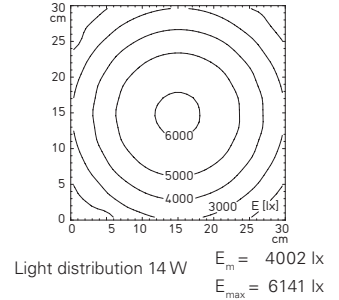

# TECHNICAL DATA

efficient *light*

measurements in mm

measuring distance 15 cm

## FEATURES AT A GLANCE

- 48 x LED
- Power consumption: 14 watts
- Color temperature: neutral white 4,000K
- Light guidance via reflector
- Glass lens 6 in. diameter with 3.5 diopter or 3.5d + 8d magnification options
- Housing made of anodized aluminium
- Multi-directional head joint for individual adjustment
- Spring-balanced arm
- Touch panel integrated in the luminaire head for on/off, dimming or segment switching
- IP20, double insulated
- 100–240V, 50/60Hz operation
- 12-foot cord with US plug
- Optional mounting accessories (see below)