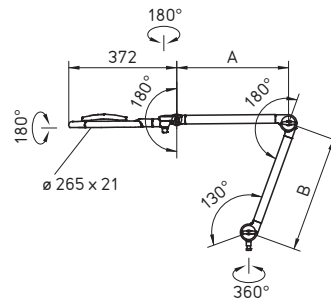

# TECHNICAL DATA

efficient *light*

measurements in mm

measuring distance 15 cm

## FEATURES AT A GLANCE

- 48 x LED
- Power consumption: 14 watts
- Color temperature: neutral white 4,000K
- Light guidance via reflector
- Glass lens 6 in. diameter with 3.5 diopter or 3.5d + 8d magnification options
- Housing made of anodized aluminium
- Multi-directional head joint for individual adjustment
- Spring-balanced arm
- Touch panel integrated in the luminaire head for on/off, dimming or segment switching
- IP20, double insulated
- 100–240V, 50/60Hz operation
- 12-foot cord with US plug
- Optional mounting accessories (see below)