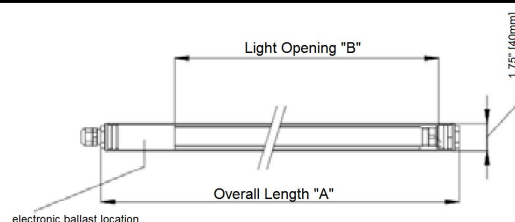

TECHNICAL SPECS:

- Voltage:** 120-277 V, 50/60 Hz
- Lamp Technology:** 1 x Fluorescent T5, T5HO, or T8
- Ballast:** Standard Electronic or Remote Dimming
- Waterproof:** IP 67 Protection
- Tube:** PMMA Polymer Acrylic; Clear or Satine
- Light Distribution:** 180°
- Cable Gland:** Side entry located at end cap, sealed with "O" ring
- Cord:** Optional, not included
- Mounting:** Surface, Horizontal or vertical pendant available
- Dimensions:** Ø1.57 in. [40 mm]; length varies by lamp type
- Safety:** ETL/cETL
- Dimming available with remote ballast only**

Shown for 32 W T8. Complete IES files available at www.waldmannlighting.com

Dimensional Layout

a = Length

b = Light Opening

Waldmann Lighting Company
9 West Century Drive
Wheeling, IL 60090

www.waldmannlighting.com
Tel (800) 634-0007
Fax (847) 520-1730