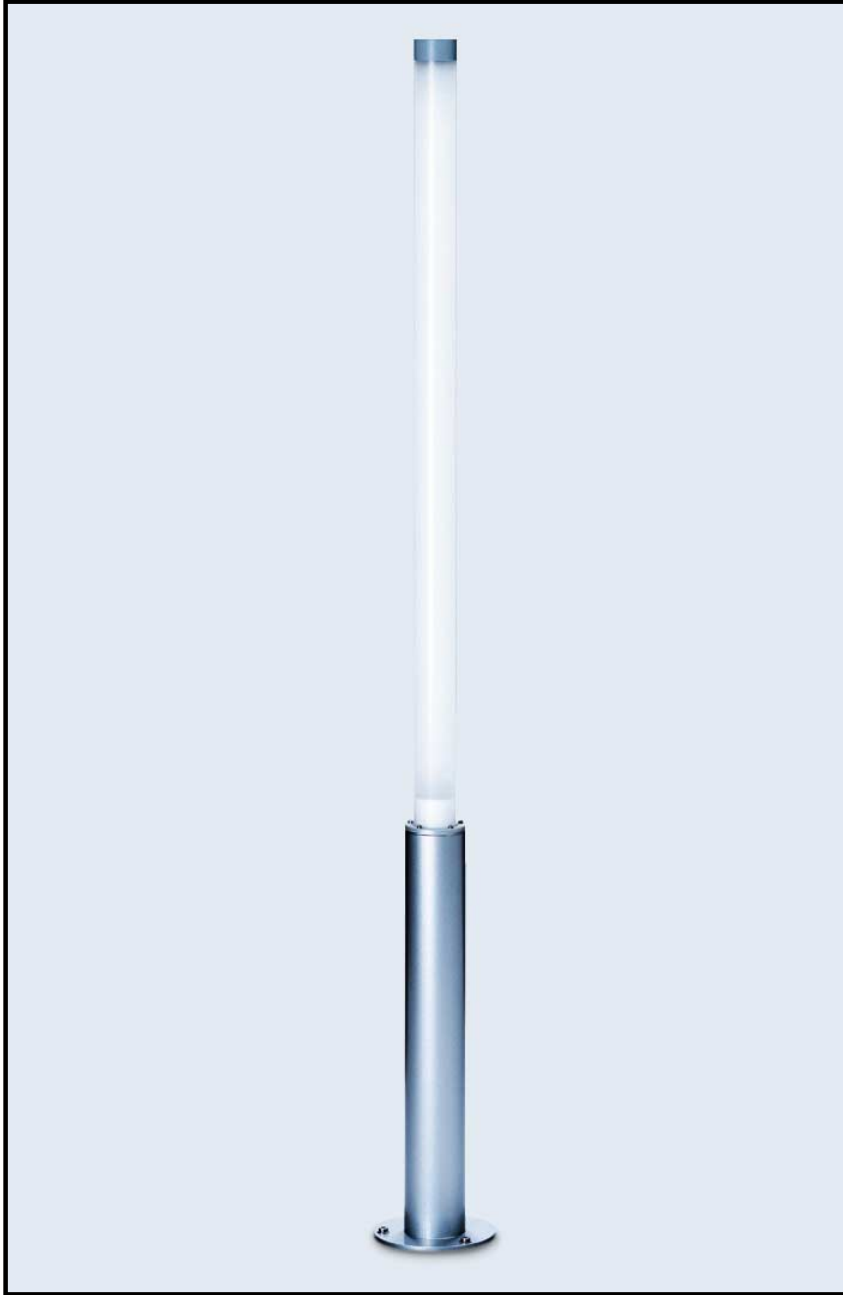

ARCHITECTURAL TUBULAR LIGHTING • PEDESTAL "PATHWAY" LIGHTS

Introducing our linear fluorescent pedestal RL70EP series. These unique light columns feature a 2.75" outer diameter tube and a bolt-down (vandal-resistant) flange easily installed in both indoor and outdoor locations. Our "pathway" lights are an innovative way to illuminate unique specification requirements in public areas such as train stations or parks, and also make an ideal lighting solution to landscape architectural designs. Indoors or out, the design possibilities are endless with RL Architectural Lighting from Waldmann.

RL70EP Features:

- Waterproof (IP-67 rated) for wet locations and conditions. UL and CUL listed, and a 10-year warranty.
- Impact-resistant polycarbonate tubes range in length from 52" to 90" with a 2.75" outer diameter.
- The tubes are available in a clear or satine finish.
- The tubes house energy efficient T8 lamps which are offered in 17, 32 and 40 watts, with a rated life of 20,000 hours. A forward throw, or 360 degree distribution is available.
- The luminaires operate with integral electronic ballasts for increased energy efficiency.
- A bolt-down vandal-resistant flange is available for both indoor and outdoor specification requirements.

Waldmann Lighting

PRODUCT AVAILABILITY • RL70 SERIES PEDESTAL "PATHWAY" LIGHTS

RL70EP

RL Series Luminaire Description Matrix

NAME/CODE	DEFINITION
RL	TUBULAR FIXTURE
70	70 mm DIAMETER TUBE (2.75")
40	40 mm DIAMETER TUBE (1.57")
E	BUILT-IN ELECTRONIC BALLAST
P	PEDESTAL BASE
117	LAMPING; E.G. 1 X 17 WATT
H	BALLAST IS INSTALLED BEHIND LAMP
D	CONTINUOUS WIRING
X	ALL-AROUND ILLUMINATION
S	SEPARATE BALLAST (NOT INCLUDED; PLEASE ORDER SEPARATELY)