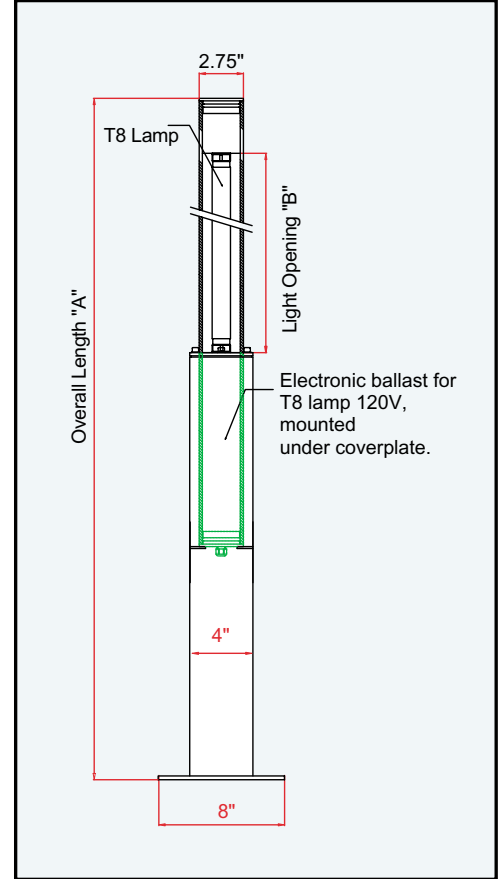

RL70EP Features:

- Waterproof (IP-67 rated) for wet locations and conditions. UL and CUL listed, and a 10-year warranty.
- Impact-resistant polycarbonate tubes range in length from 52" to 90" with a 2.75" outer diameter.
- The tubes are available in a clear or satine finish.
- The tubes house energy efficient T8 lamps which are offered in 17, 32 and 40 watts, with a rated life of 20,000 hours. A forward throw, or 360 degree distribution is available.
- The luminaires operate with integral electronic ballasts for increased energy efficiency.
- A bolt-down vandal-resistant flange is available for both indoor and outdoor specification requirements.

Waldmann Lighting

PRODUCT AVAILABILITY • RL70 SERIES PEDESTAL "PATHWAY" LIGHTS

RL70EP

RL Series Luminaire Description Matrix

NAME/CODE	DEFINITION
RL	TUBULAR FIXTURE
70	70 mm DIAMETER TUBE (2.75")
40	40 mm DIAMETER TUBE (1.57")
E	BUILT-IN ELECTRONIC BALLAST
P	PEDESTAL BASE
117	LAMPING; E.G. 1 X 17 WATT
H	BALLAST IS INSTALLED BEHIND LAMP
D	CONTINUOUS WIRING
X	ALL-AROUND ILLUMINATION
S	SEPARATE BALLAST (NOT INCLUDED; PLEASE ORDER SEPARATELY)

PRODUCT	Part Number	Outer Tube		Wattage	Length (inches) A	Light Opening (inches) B	Lamp Type	Voltage 120-277V	Weight (lbs)
		Polycarbonate Clear	Satine						
RL70EP-132	112-140-702	X		32	77.00	47.25	T8	X	25
RL70EP-132	112-140-703		X	32	77.00	47.25	T8	X	25
RL70EP-117 X	112-142-722	X		17	52.32	22.56	T8	X	21
RL70EP-117 X	112-142-723		X	17	52.32	22.56	T8	X	21
RL70EP-132 X	112-140-722	X		32	77.00	46.57	T8	X	25
RL70EP-132 X	112-140-723		X	32	77.00	46.57	T8	X	25
RL70EP-140 X	112-143-722	X		40	89.84	58.39	T8	X	28
RL70EP-140 X	112-143-723		X	40	89.84	58.39	T8	X	28