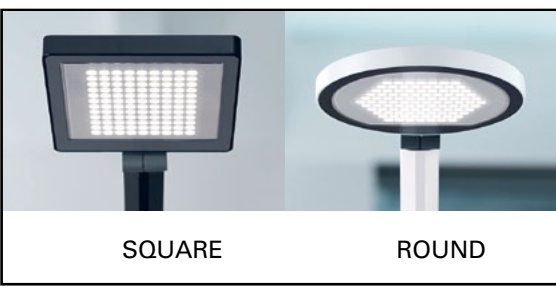

PARA.MI PROMOTION

TO BUILD YOUR PARA.MI, PLEASE MAKE A SELECTION FROM EACH OF THE OPTIONS BELOW.

ARM STYLE

HEAD SHAPE

LUMINAIRE COLOR

COLOR TEMPERATURE

MOUNTING OPTION

PARA.MI PART NUMBER