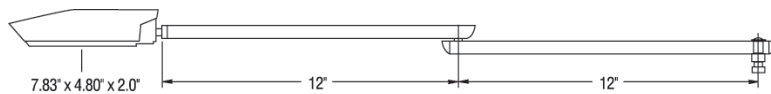

Montreaux "E's" dual level lighting provides 50 or 100 percent lumen output as portrayed above.

Montreux Ordering Information					
Montreux Model	Arm color	Head color	Order #	Mounting Options	
Single Vertical	Black	Black	138-423-111	Table Clamp	200-498-039
Twin Vertical	Black	Black	138-421-111	Table Clamp (for rounded surfaces)	191-025-069-40
Twin Horizontal	Black	Black	138-422-111	Wall Bracket	308-218-109
Single Vertical	Platinum	Black	138-423-101	Round Table Base	190-186-019
Twin Vertical	Platinum	Black	138-421-101	Rectangular Table Base	190-037-019
Twin Horizontal	Platinum	Black	138-422-101	Single Arm Table Base	190-101-019
Specifications				Grommet	203-332-019
Weight = approx. 4 lbs.				Replacement Lamp	
Power consumption = approx. 20W				18-watt, 4100K (Standard) 450-018-162	

**Montreux Single Vertical Arm**

**Montreux Twin Vertical Arm**

**FOOTCANDLE LINES OF ILLUMINATION**

All measurements are stated in footcandles

Distance of head to working plane=20"

**Montreux Twin Horizontal Arm**