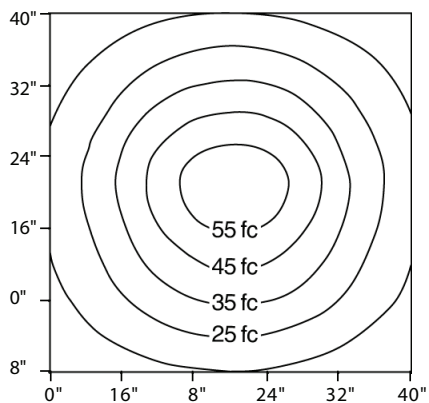

**Montreux Single Vertical Arm**

**Montreux Twin Vertical Arm**

**FOOTCANDLE LINES OF ILLUMINATION**

All measurements are stated in footcandles

Distance of head to working plane=20"

**Montreux Twin Horizontal Arm**