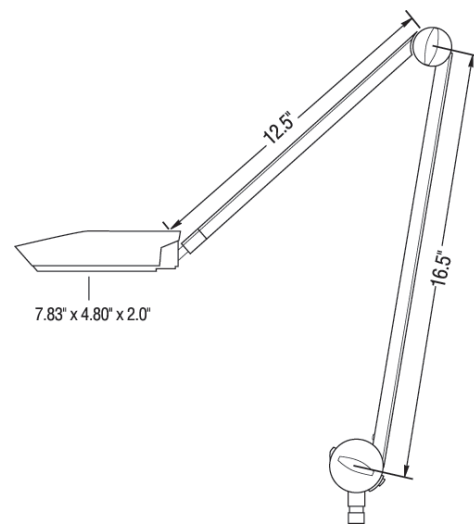

Montreux Twin Vertical Arm