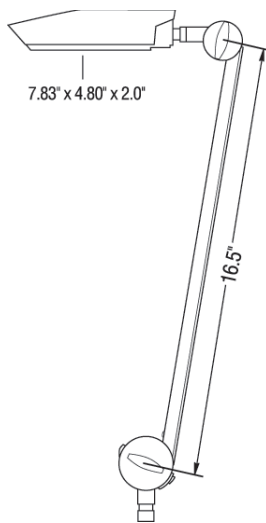

Montreux Ordering Information					
Montreux Model	Arm color	Head color	Order #	Mounting Options	
Single Vertical	Black	Black	138-423-111	Table Clamp	200-498-039
Twin Vertical	Black	Black	138-421-111	Table Clamp (for rounded surfaces)	191-025-069-40
Twin Horizontal	Black	Black	138-422-111	Wall Bracket	308-218-109
Single Vertical	Platinum	Black	138-423-101	Round Table Base	190-186-019
Twin Vertical	Platinum	Black	138-421-101	Rectangular Table Base	190-037-019
Twin Horizontal	Platinum	Black	138-422-101	Single Arm Table Base	190-101-019
Specifications				Grommet	203-332-019
Weight = approx. 4 lbs.				Replacement Lamp	
Power consumption = approx. 20W				18-watt, 4100K (Standard) 450-018-162	

Montreux Single Vertical Arm