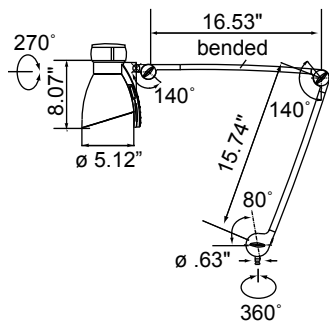

#### FEATURES

- 35" reach articulating arm provides stability during use
- Includes anti-glare diffuser
- A 40-watt incandescent lamp is included; may also be used with a 13-watt fluorescent lamp (sold separately)
- 60-watt incandescent lamp can be used without diffuser
- Includes unique handle for maximum control and positioning
- Compact 5.1" diameter light head with 270° rotation around head joint
- 3-year limited warranty
- 120V is standard; 230V models are available