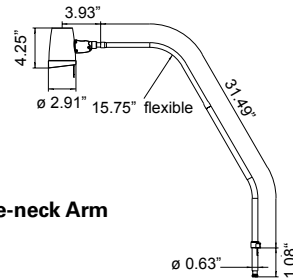

MT20 and COSY

The MT20 is the aesthetic solution for a compact, light head and durable performance. Due to its advanced design, it can be positioned effortlessly and is available in a variety of mounting options.

FEATURES

- 27,000 lux (2500 fc) at 16" powered by a 20-watt halogen lamp with a 10° beam spread
- 3300K color temperature
- Lower temperature, energy efficient electronic transformer
- Compact 3" diameter light head
- 270° rotation around lighthouse, providing exceptional range of motion
- Quality goose-neck arm, white finish
- Includes positioning guard for safety
- 3-year limited warranty
- 120V is standard; 230V models are available

MT20 Goose-neck Arm

ORDERING INFORMATION: MT20

Description

Description	Part Numbers
Goose-neck Arm Including Floorstand	D14-372-110
Goose-neck Arm Including Wall Mount	D14-372-120
Goose-neck Arm Including Wall Mount and Extension Arm	D14-372-130
Goose-neck Arm Including Rail Mount	D14-372-150