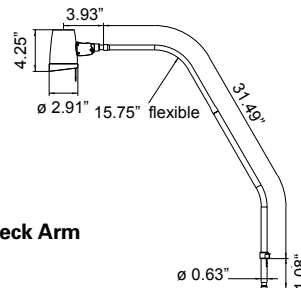

FEATURES

- Equipped with a 20-watt, 30° beam spread halogen lamp for a soft, non-glare illumination
- 3000K color temperature
- Silver finish
- Electronic transformer
- Quality goose-neck arm
- Includes positioning guard for movement and safe operation
- 3-year limited warranty
- 120V is standard; 230V models are available

Cosy Goose-neck Arm