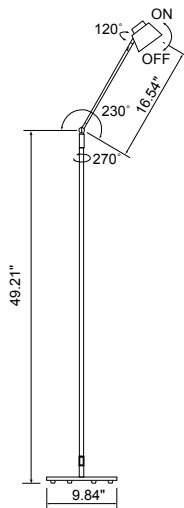

FEATURES:

- Switch easily between halogen and LED; the Culta's lighthouse is simply tilted to turn on halogen light or LED night light
- Provides high intensity light with a 20-watt halogen lamp
- Blue LED night light
- Silver Finish
- 16.5" articulating arm
- Electronic transformer
- 3-year limited warranty
- 120V is standard; 230V models are available

CULTA Including Floorstand

ORDERING INFORMATION: CULTA

Description	Part Numbers
Including Wall Mount	D14-276-000
Including Floorstand	D14-278-000
Including Table Mount	D14-279-000
Accessories	
Set of Four, 20W Culta Replacement Lamps	D68-738-000