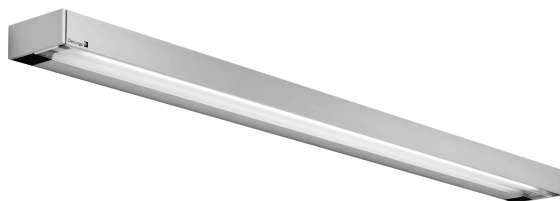

TECHNICAL DATA

ROOM LIGHTS

FITTED WITH	1 x regular fluorescent lamp T5 24W - D68892000
LIGHT DISTRIBUTION	general lighting indirect/direct
COLOR RENDERING INDEX (CRI)	> 80
COLOR TEMPERATURE	approx. 3000 K
WORK EQUIPMENT	electronic ballast
CONNECTED LOAD	120-277 V; 50/60 Hz
MAINS LEAD	direct power supply
LUMINAIRE BODY	aluminum
POWER CONSUMPTION	approx. 27 W
LAMP COVER	prismatic profile, PMMA
CLASS OF PROTECTION	I
NORMS	EN 60598-1, EN 60598-2-25
SPECIAL FEATURES	with front cover; aluminum
FASTENING	ceiling mount, wall mount
GLARE-FREE	special wide beam and glare-free technique
SYSTEM OF PROTECTION	IP 44
ORDER NUMBER	D15417000 - aluminum (anodized)

LIGHT DISTRIBUTION

TECHNICAL DRAWING

Wall mounting