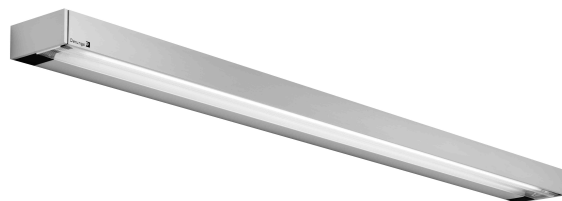

TECHNICAL DATA

ROOM LIGHTS

FITTED WITH	1 x regular fluorescent lamp T5 54W - D68890000
LIGHT DISTRIBUTION	general lighting indirect/direct
COLOR RENDERING INDEX (CRI)	> 80
COLOR TEMPERATURE	approx. 3000 K
WORK EQUIPMENT	electronic ballast in housing
CONNECTED LOAD	120-277V; 50/60 Hz
MAINS LEAD	direct power supply
LUMINAIRE BODY	sectional aluminum
POWER CONSUMPTION	approx. 58 W
LAMP COVER	prismatic profile, PMMA
CLASS OF PROTECTION	I
NORMS	EN 60598-1, EN 60598-2-25
FASTENING	ceiling mount, wall mount
GLARE-FREE	special wide beam and glare-free technique
SYSTEM OF PROTECTION	IP 20
ORDER NUMBER	D15414000 - aluminum (anodized)

LIGHT DISTRIBUTION

TECHNICAL DRAWING

Wall mounting