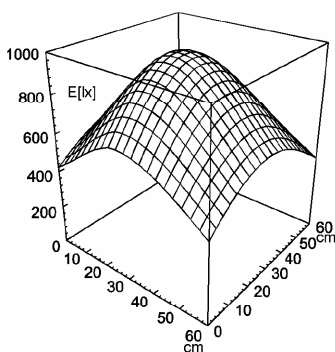

Task Luminaire

Roma - single vertical version

connected load	120V; 50/60Hz
fitted with	1 x compact fluorescent lamp TC-L 18 W
work equipment	electronic ballast
mains lead	approx. 2.7 m (9.0 ft) cordset
luminaire body material	plastic
tubular sections material	tubular aluminium section
surface	painted
weight (net)	approx. 1,6 kg (3.5 lbs)
fastening	table clamp (accessory)~wall bracket (accessory)~table base (accessory)~grommet(accessory)~panel bracket(accessory)
power consumption	approx. 20 W
technology	switchable
usage	switch
glare-free	aluminiumised parabolic louver
balance of articulation joints	spring
class of protection	II
colour luminaire body	black
colour of tubular sections	platinum
article no.	118450028

E_{min}: 388 lx
 E_m: 653 lx
 E_{max}: 964 lx

measuring conditions: 50