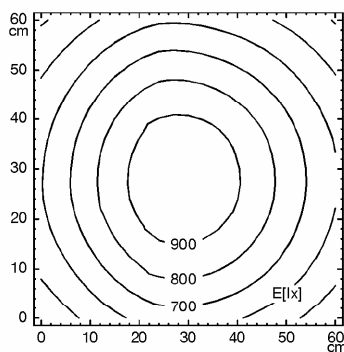

Task Luminaire

Roma - single vertical version

connected load	120V; 50/60Hz
fitted with	1 x compact fluorescent lamp TC-L 18 W
work equipment	electronic ballast
mains lead	approx. 2.7 m (9.0 ft) cordset
luminaire body material	plastic
tubular sections material	tubular aluminium section
surface	painted
weight (net)	approx. 1,6 kg (3.5 lbs)
fastening	table clamp (accessory)~wall bracket (accessory)~table base (accessory)~grommet(accessory)~panel bracket(accessory)
power consumption	approx. 20 W
technology	switchable
usage	switch
glare-free	aluminiumised parabolic louver
balance of articulation joints	spring
class of protection	II
colour luminaire body	black
colour of tubular sections	platinum
article no.	118450028

E_{min}: 388 lx
 E_m: 653 lx
 E_{max}: 964 lx

measuring conditions: 50