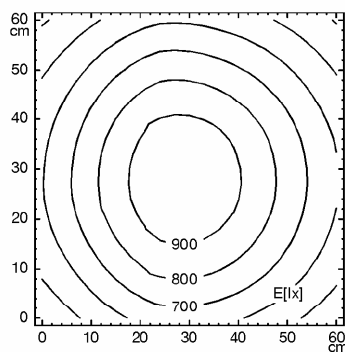

### Roma - single vertical version

connected load	120V; 50/60Hz
fitted with	1 x compact fluorescent lamp TC-L 18 W
work equipment	electronic ballast
mains lead	approx. 2.7 m (9.0 ft) cordset
luminaire body material	plastic
tubular sections material	tubular aluminium section
surface	painted
weight (net)	approx. 1,6 kg (3.5 lbs)
fastening	table clamp (accessory)~wall bracket (accessory)~table base (accessory)~grommet(accessory)~panel bracket(accessory)
power consumption	approx. 20 W
technology	switchable
usage	switch
glare-free	aluminiumised parabolic louver
balance of articulation joints	spring
class of protection	II
colour luminaire body	black
colour of tubular sections	black
article no.	118450012

E<sub>min</sub>: 388 lx  
 E<sub>m</sub>: 653 lx  
 E<sub>max</sub>: 964 lx

measuring conditions: 50