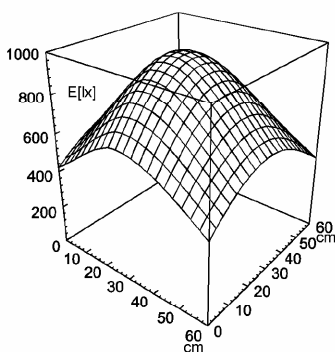

### Roma - single vertical version

connected load	120V; 50/60Hz
fitted with	1 x compact fluorescent lamp TC-L 18 W
work equipment	electronic ballast
mains lead	approx. 2.7 m (9.0 ft) cordset
luminaire body material	plastic
tubular sections material	tubular aluminium section
surface	painted
weight (net)	approx. 1,6 kg (3.5 lbs)
fastening	table clamp (accessory)~wall bracket (accessory)~table base (accessory)~grommet(accessory)~panel bracket(accessory)
power consumption	approx. 20 W
technology	switchable
usage	switch
glare-free	aluminiumised parabolic louver
balance of articulation joints	spring
class of protection	II
colour luminaire body	black
colour of tubular sections	black
article no.	118450012

E<sub>min</sub>: 388 lx  
 E<sub>m</sub>: 653 lx  
 E<sub>max</sub>: 964 lx

measuring conditions: 50