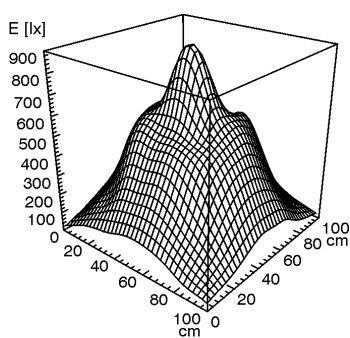

6 x 2W LED
without
10-30V AC
IP67
III
switchable
without switch
anodized aluminum

borosilicate glass
approx. 1.3lb (6kg)
approx. 10ft (3m) with three stranded wire
screws

Emin: 49 lx
Em: 347 lx
Emax: 869 lx

measuring conditions: d=100cm