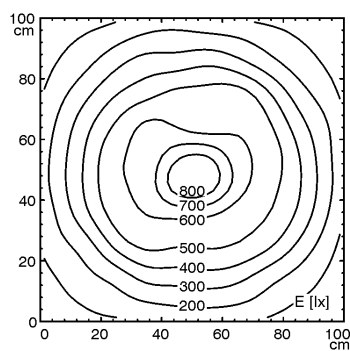

LED machine luminaire #120560003-00006273

FLAT LED - MYEL 6 S

lampping
work equipment
voltage
protection rating
class of protection

technology
usage
luminaire body

lens cover
weight (net)
cord length
mounting

6 x 2W LED
without
10-30V AC
IP67
III
switchable
without switch
anodized aluminum

borosilicate glass
approx. 1.3lb (6kg)
approx. 10ft (3m) with three stranded wire
screws

Emin: 49 lx
Em: 347 lx
Emax: 869 lx

measuring conditions: d=100cm