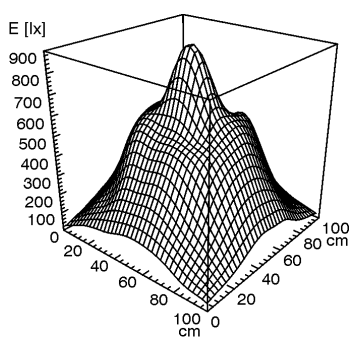

6 x 2W LED
without
10-40V DC
IP67
III

switchable
without switch
anodized aluminum
borosilicate glass

approx. 1.3lb (.6kg)
approx. 10ft (3m) with three stranded wire
screws

Emin: 49 lx
Em: 347 lx
Emax: 869 lx

measuring conditions: d=100cm