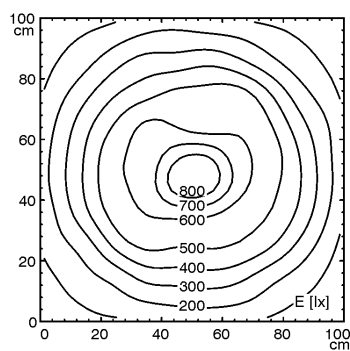

LED machine luminaire

#112560001-00003166

FLAT LED - MYEL 6 S

lampping
work equipment
voltage
protection rating
class of protection

technology
usage
luminaire body
lens cover

weight (net)
cord length
mounting

6 x 2W LED
without
10-40V DC
IP67
III

switchable
without switch
anodized aluminum
borosilicate glass

approx. 1.3lb (.6kg)
approx. 10ft (3m) with three stranded wire
screws

Emin: 49 lx
Em: 347 lx
Emax: 869 lx

measuring conditions: d=100cm