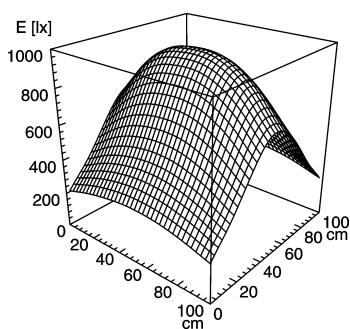

light strip

SLIM LED - LIQ 48

connected load
 fitted with
 work equipment
 mains lead
 design
 luminaire body
 material
 surface
 fastening
 power consumption
 usage
 lamp cover
 system of protection
 class of protection
 colour luminaire body
 total length
 article no.

22-29 V; DC
 48 x Light-emitting diode
 without
 approx. 3.0 m (10 ft); with free stranded wires
 mounted version

 aluminium/plastic
 anodised
 screws
 approx. 29 W
 without switch
 potting; clear
 IP 67
 III
 aluminium colored anodised
 1176 mm (46.3")
 112545014

E_{min}: 258 lx
 E_m: 604 lx
 E_{max}: 973 lx

measuring conditions: d=50cm