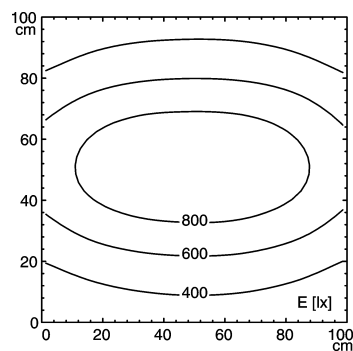

light strip

SLIM LED - LIQ 48

connected load
 fitted with
 work equipment
 mains lead
 design
 luminaire body
 material
 surface
 fastening
 power consumption
 usage
 lamp cover
 system of protection
 class of protection
 colour luminaire body
 total length
 article no.

22-29 V; DC
 48 x Light-emitting diode
 without
 approx. 3.0 m (10 ft); with free stranded wires
 mounted version

 aluminium/plastic
 anodised
 screws
 approx. 29 W
 without switch
 potting; clear
 IP 67
 III
 aluminium colored anodised
 1176 mm (46.3")
 112545014

E_{min}: 258 lx
 E_m: 604 lx
 E_{max}: 973 lx

measuring conditions: d=50cm