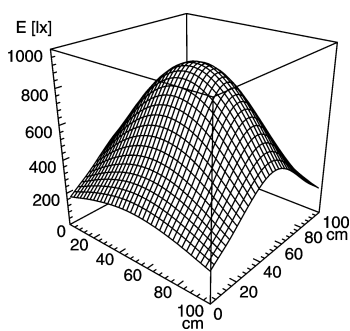

light strip

SLIM LED - LIQ 36

connected load
 fitted with
 work equipment
 mains lead
 design
 luminaire body
 material
 surface
 fastening
 power consumption
 usage
 lamp cover
 system of protection
 class of protection
 colour luminaire body
 total length
 article no.

22-29 V; DC
 36 x Light-emitting diode
 without
 approx. 3.0 m (10 ft); with free stranded wires
 mounted version

 aluminium/plastic
 anodised
 screws
 approx. 22 W
 without switch
 potting; clear
 IP 67
 III
 aluminium colored anodised
 896 mm (35.3")
 112545013

Emin: 202 lx
 Em: 507 lx
 Emax: 900 lx

measuring conditions: d=50cm