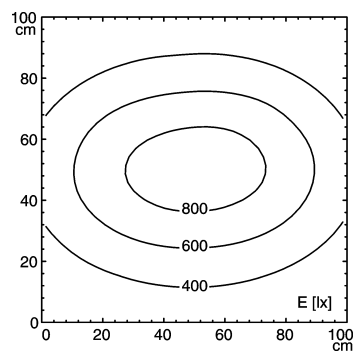

light strip

SLIM LED - LIQ 36

connected load
 fitted with
 work equipment
 mains lead
 design
 luminaire body
 material
 surface
 fastening
 power consumption
 usage
 lamp cover
 system of protection
 class of protection
 colour luminaire body
 total length
 article no.

22-29 V; DC
 36 x Light-emitting diode
 without
 approx. 3.0 m (10 ft); with free stranded wires
 mounted version

 aluminium/plastic
 anodised
 screws
 approx. 22 W
 without switch
 potting; clear
 IP 67
 III
 aluminium colored anodised
 896 mm (35.3")
 112545013

Emin: 202 lx
 Em: 507 lx
 Emax: 900 lx

measuring conditions: d=50cm