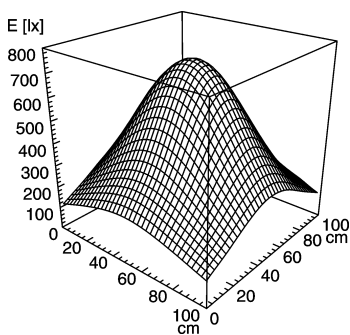

light strip

SLIM LED - LIQ 24

connected load
fitted with
work equipment
mains lead
design
luminaire body
material
surface
fastening
power consumption
usage
lamp cover
system of protection
class of protection
colour luminaire body
total length
article no.

22-29 V; DC
24 x Light-emitting diode
without
approx. 3.0 m (10 ft); with free stranded wires
mounted version

aluminium/plastic
anodised
screws
approx. 15 W
without switch
potting; clear
IP 67
III
aluminium colored anodised
616 mm (24.3")
112545012

E_{min}: 135 lx
E_m: 377 lx
E_{max}: 726 lx

measuring conditions: d=50cm