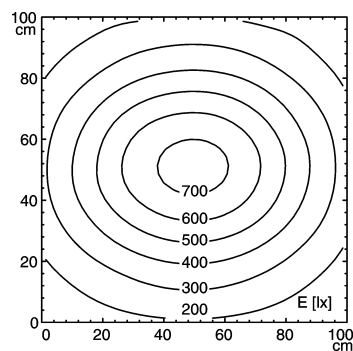

light strip

SLIM LED - LIQ 24

connected load
fitted with
work equipment
mains lead
design
luminaire body
material
surface
fastening
power consumption
usage
lamp cover
system of protection
class of protection
colour luminaire body
total length
article no.

22-29 V; DC
24 x Light-emitting diode
without
approx. 3.0 m (10 ft); with free stranded wires
mounted version

aluminium/plastic
anodised
screws
approx. 15 W
without switch
potting; clear
IP 67
III
aluminium colored anodised
616 mm (24.3")
112545012

E_{min}: 135 lx
E_m: 377 lx
E_{max}: 726 lx

measuring conditions: d=50cm