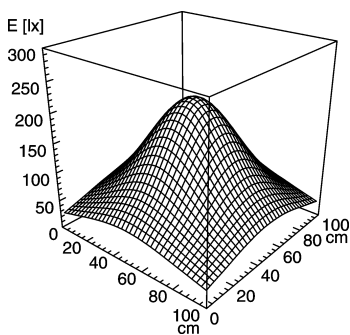

## light strip

**SLIM LED - LIQ 6**

connected load  
 fitted with  
 work equipment  
 mains lead  
 design  
 luminaire body  
 material  
 surface  
 fastening  
 power consumption  
 usage  
 lamp cover  
 system of protection  
 class of protection  
 colour luminaire body  
 total length  
 article no.

22-29 V; DC  
 6 x Light-emitting diode  
 without  
 approx. 3.0 m (10 ft); with free stranded wires  
 mounted version  
  
 aluminium/plastic  
 anodised  
 screws  
 approx. 4 W  
 without switch  
 potting; clear  
 IP 67  
 III  
 aluminium colored anodised  
 196 mm (7.7")  
 112545010

Emin: 32 lx  
 Em: 98 lx  
 Emax: 212 lx

measuring conditions: d=50cm