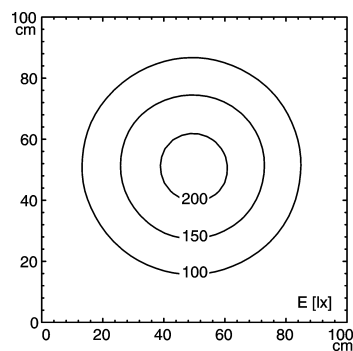

## light strip

**SLIM LED - LIQ 6**

connected load  
 fitted with  
 work equipment  
 mains lead  
 design  
 luminaire body  
 material  
 surface  
 fastening  
 power consumption  
 usage  
 lamp cover  
 system of protection  
 class of protection  
 colour luminaire body  
 total length  
 article no.

22-29 V; DC  
 6 x Light-emitting diode  
 without  
 approx. 3.0 m (10 ft); with free stranded wires  
 mounted version  
  
 aluminium/plastic  
 anodised  
 screws  
 approx. 4 W  
 without switch  
 potting; clear  
 IP 67  
 III  
 aluminium colored anodised  
 196 mm (7.7")  
 112545010

Emin: 32 lx  
 Em: 98 lx  
 Emax: 212 lx

measuring conditions: d=50cm