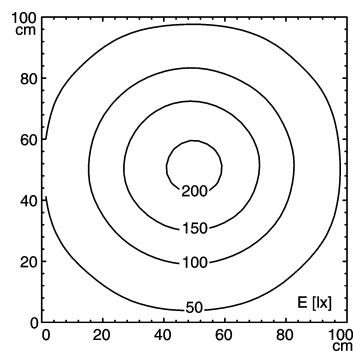

light strip

SLIM LED - LIQ 6

connected load
 fitted with
 work equipment
 mains lead
 design
 luminaire body
 material
 surface
 weight (net)
 fastening
 power consumption
 usage
 lamp cover
 system of protection
 class of protection
 colour luminaire body
 total length
 article no.

22-29 V; DC
 6 x Light-emitting diode
 without
 approx. 3.0 m (10 ft); with free stranded wires
 mounted version

 aluminium/plastic
 anodised
 approx. 0,2 kg
 screws
 approx. 4 W
 without switch
 Acrylic satine
 IP 67
 III
 aluminium colored anodised
 196 mm (7.7")
 112545005

E_{min}: 24 lx
 E_m: 89 lx
 E_{max}: 206 lx

measuring conditions: d=50cm