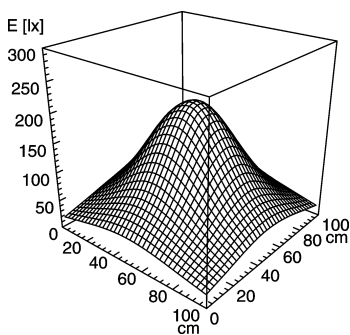

light strip

SLIM LED - LIQ 6

connected load
 fitted with
 work equipment
 mains lead
 design
 luminaire body
 material
 surface
 weight (net)
 fastening
 power consumption
 usage
 lamp cover
 system of protection
 class of protection
 colour luminaire body
 total length
 article no.

22-29 V; DC
 6 x Light-emitting diode
 without
 approx. 3.0 m (10 ft); with free stranded wires
 mounted version

 aluminium/plastic
 anodised
 approx. 0,2 kg
 screws
 approx. 4 W
 without switch
 Acrylic satine
 IP 67
 III
 aluminium colored anodised
 196 mm (7.7")
 112545005

E_{min}: 24 lx
 E_m: 89 lx
 E_{max}: 206 lx

measuring conditions: d=50cm