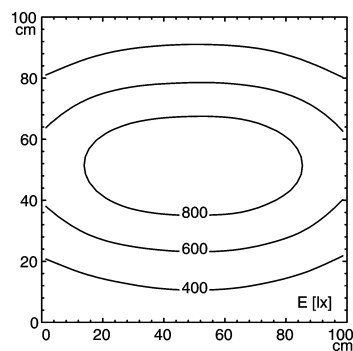

light strip

SLIM LED - LIQ 48

connected load
 fitted with
 work equipment
 mains lead
 design
 luminaire body
 material
 surface
 fastening
 power consumption
 usage
 lamp cover
 system of protection
 class of protection
 colour luminaire body
 total length
 article no.

22-29 V; DC
 48 x Light-emitting diode
 without
 approx. 3.0 m (10 ft); with free stranded wires
 mounted version

 aluminium/plastic
 anodised
 screws
 approx. 29 W
 without switch
 acrylic clear
 IP 67
 III
 aluminium colored anodised
 1176 mm (46.3")
 112545004

E_{min}: 240 lx
 E_m: 578 lx
 E_{max}: 946 lx

measuring conditions: d=50cm