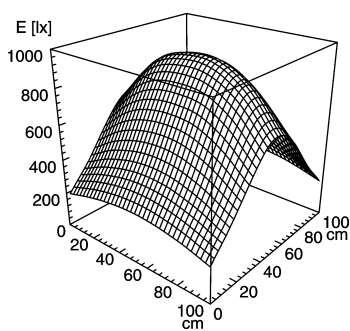

light strip

SLIM LED - LIQ 48

connected load
 fitted with
 work equipment
 mains lead
 design
 luminaire body
 material
 surface
 fastening
 power consumption
 usage
 lamp cover
 system of protection
 class of protection
 colour luminaire body
 total length
 article no.

22-29 V; DC
 48 x Light-emitting diode
 without
 approx. 3.0 m (10 ft); with free stranded wires
 mounted version

 aluminium/plastic
 anodised
 screws
 approx. 29 W
 without switch
 acrylic clear
 IP 67
 III
 aluminium colored anodised
 1176 mm (46.3")
 112545004

E_{min}: 240 lx
 E_m: 578 lx
 E_{max}: 946 lx

measuring conditions: d=50cm