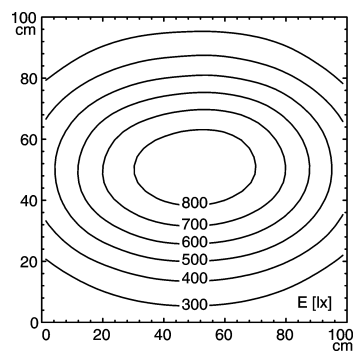

light strip

SLIM LED - LIQ 36

connected load
 fitted with
 work equipment
 mains lead
 design
 luminaire body
 material
 surface
 fastening
 power consumption
 usage
 lamp cover
 system of protection
 class of protection
 colour luminaire body
 total length
 article no.

22-29 V; DC
 36 x Light-emitting diode
 without
 approx. 3.0 m (10 ft); with free stranded wires
 mounted version

 aluminium/plastic
 anodised
 screws
 approx. 22 W
 without switch
 acrylic clear
 IP 67
 III
 aluminium colored anodised
 896 mm (35.3")
 112545003

E_{min}: 190 lx
 E_m: 491 lx
 E_{max}: 872 lx

measuring conditions: d=50cm