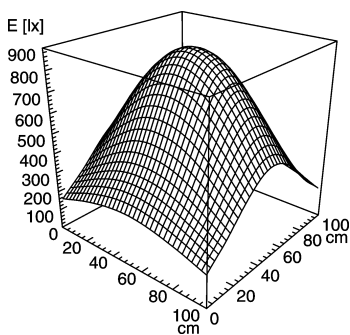

light strip

SLIM LED - LIQ 36

connected load
 fitted with
 work equipment
 mains lead
 design
 luminaire body
 material
 surface
 fastening
 power consumption
 usage
 lamp cover
 system of protection
 class of protection
 colour luminaire body
 total length
 article no.

22-29 V; DC
 36 x Light-emitting diode
 without
 approx. 3.0 m (10 ft); with free stranded wires
 mounted version

 aluminium/plastic
 anodised
 screws
 approx. 22 W
 without switch
 acrylic clear
 IP 67
 III
 aluminium colored anodised
 896 mm (35.3")
 112545003

E_{min}: 190 lx
 E_m: 491 lx
 E_{max}: 872 lx

measuring conditions: d=50cm