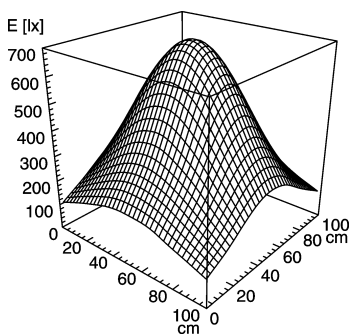

light strip

SLIM LED - LIQ 24

connected load
 fitted with
 work equipment
 mains lead
 design
 luminaire body
 material
 surface
 fastening
 power consumption
 usage
 lamp cover
 system of protection
 class of protection
 colour luminaire body
 total length
 article no.

22-29 V; DC
 24 x Light-emitting diode
 without
 approx. 3.0 m (10 ft); with free stranded wires
 mounted version

 aluminium/plastic
 anodised
 screws
 approx. 15 W
 without switch
 acrylic clear
 IP 67
 III
 aluminium colored anodised
 616 mm (24.3")
 112545002

E_{min}: 125 lx
 E_m: 360 lx
 E_{max}: 699 lx

measuring conditions: d=50cm