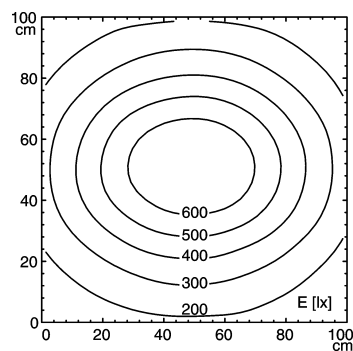

light strip

SLIM LED - LIQ 24

connected load
 fitted with
 work equipment
 mains lead
 design
 luminaire body
 material
 surface
 fastening
 power consumption
 usage
 lamp cover
 system of protection
 class of protection
 colour luminaire body
 total length
 article no.

22-29 V; DC
 24 x Light-emitting diode
 without
 approx. 3.0 m (10 ft); with free stranded wires
 mounted version

 aluminium/plastic
 anodised
 screws
 approx. 15 W
 without switch
 acrylic clear
 IP 67
 III
 aluminium colored anodised
 616 mm (24.3")
 112545002

E_{min}: 125 lx
 E_m: 360 lx
 E_{max}: 699 lx

measuring conditions: d=50cm