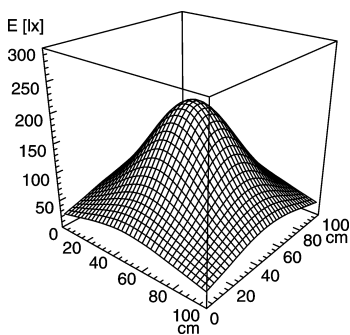

light strip

SLIM LED - LIQ 6

connected load
 fitted with
 work equipment
 mains lead
 design
 luminaire body
 material
 surface
 weight (net)
 fastening
 power consumption
 usage
 lamp cover
 system of protection
 class of protection
 colour luminaire body
 total length
 article no.

22-29 V; DC
 6 x Light-emitting diode
 without
 approx. 3.0 m (10 ft); with free stranded wires
 mounted version

 aluminium/plastic
 anodised
 approx. 0,2 kg
 screws
 approx. 4 W
 without switch
 acrylic clear
 IP 67
 III
 aluminium colored anodised
 196 mm (7.7")
 112545000

E_{min}: 29 lx
 E_m: 95 lx
 E_{max}: 206 lx

measuring conditions: d=50cm