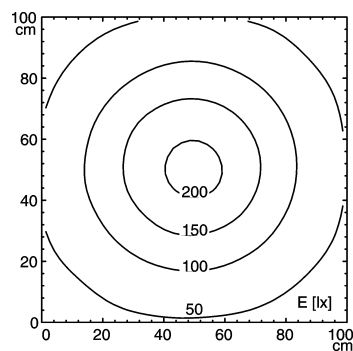

light strip

SLIM LED - LIQ 6

connected load
 fitted with
 work equipment
 mains lead
 design
 luminaire body
 material
 surface
 weight (net)
 fastening
 power consumption
 usage
 lamp cover
 system of protection
 class of protection
 colour luminaire body
 total length
 article no.

22-29 V; DC
 6 x Light-emitting diode
 without
 approx. 3.0 m (10 ft); with free stranded wires
 mounted version

 aluminium/plastic
 anodised
 approx. 0,2 kg
 screws
 approx. 4 W
 without switch
 acrylic clear
 IP 67
 III
 aluminium colored anodised
 196 mm (7.7")
 112545000

E_{min}: 29 lx
 E_m: 95 lx
 E_{max}: 206 lx

measuring conditions: d=50cm