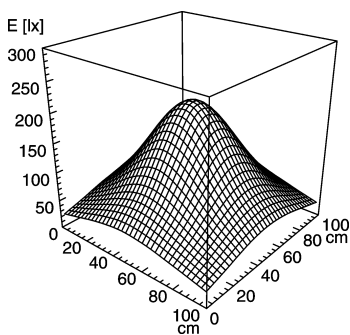

light strip

#112545000-00001351

SLIM LED - LIQ 6

connected load
fitted with
work equipment
mains lead
design
luminaire body
material
surface
weight (net)
fastening
power consumption
usage
lamp cover
system of protection
class of protection
color luminaire body
total length

22-29V DC
6 x Light-emitting diode
without
approx. 3.0 m (10 ft); with free stranded wires
mounted version

aluminum/plastic
anodized
approx. 0,2 kg
screws
approx. 4 W
without switch
acrylic clear
IP67
III
aluminum colored anodized
196 mm (7.7")

E_{min}: 29 lx
E_m: 95 lx
E_{max}: 206 lx

measuring conditions: d=50cm