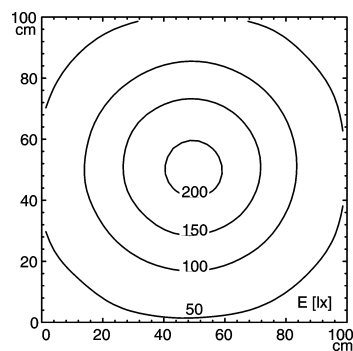

light strip

#112545000-00001351

SLIM LED - LIQ 6

connected load
fitted with
work equipment
mains lead
design
luminaire body
material
surface
weight (net)
fastening
power consumption
usage
lamp cover
system of protection
class of protection
color luminaire body
total length

22-29V DC
6 x Light-emitting diode
without
approx. 3.0 m (10 ft); with free stranded wires
mounted version

aluminum/plastic
anodized
approx. 0,2 kg
screws
approx. 4 W
without switch
acrylic clear
IP67
III
aluminum colored anodized
196 mm (7.7")

E_{min}: 29 lx
E_m: 95 lx
E_{max}: 206 lx

measuring conditions: d=50cm