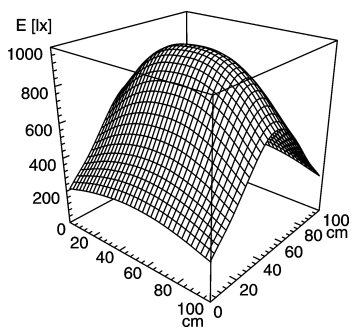

light strip

SLIM LED - LIQ 48

connected load	22-29 V; DC
fitted with	48 x Light-emitting diode
work equipment	without
mains lead	approx. 3.0 m (10 ft); with free stranded wires
design	mounted version
luminaire body	aluminium/plastic
material	anodised
surface	screws
fastening	approx. 29 W
power consumption	without switch
usage	potting; clear
lamp cover	IP 67
system of protection	III
class of protection	aluminium colored anodised
colour luminaire body	1176 mm (46.3")
total length	direction of beam +/- 45° adjustable
special features	112544014
article no.	

Emin: 258 lx
Em: 604 lx
Emax: 973 lx

measuring conditions: d=50cm