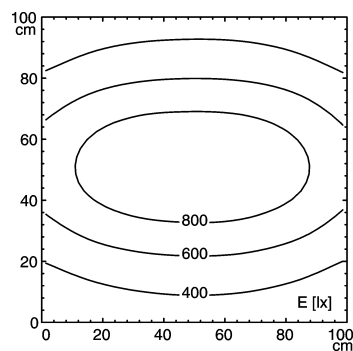

light strip

SLIM LED - LIQ 48

connected load	22-29 V; DC
fitted with	48 x Light-emitting diode
work equipment	without
mains lead	approx. 3.0 m (10 ft); with free stranded wires
design	mounted version
luminaire body	aluminium/plastic
material	anodised
surface	screws
fastening	approx. 29 W
power consumption	without switch
usage	potting; clear
lamp cover	IP 67
system of protection	III
class of protection	aluminium colored anodised
colour luminaire body	1176 mm (46.3")
total length	direction of beam +/- 45° adjustable
special features	112544014
article no.	

Emin: 258 lx
Em: 604 lx
Emax: 973 lx

measuring conditions: d=50cm