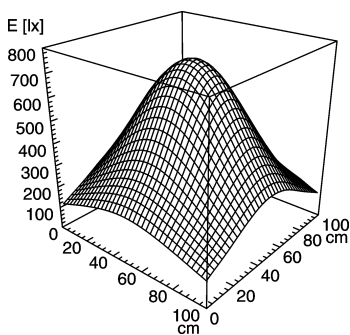

light strip

SLIM LED - LIQ 24

connected load	22-29 V; DC
fitted with	24 x Light-emitting diode
work equipment	without
mains lead	approx. 3.0 m (10 ft); with free stranded wires
design	mounted version
luminaire body	aluminium/plastic
material	anodised
surface	screws
fastening	approx. 15 W
power consumption	without switch
usage	potting; clear
lamp cover	IP 67
system of protection	III
class of protection	aluminium colored anodised
colour luminaire body	616 mm (24.3")
total length	direction of beam +/- 45° adjustable
special features	112544012
article no.	

E_{min}: 135 lx
 E_m: 377 lx
 E_{max}: 726 lx

measuring conditions: d=50cm