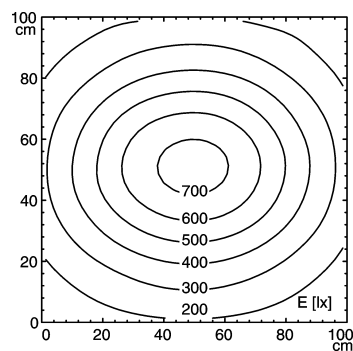

light strip

SLIM LED - LIQ 24

connected load	22-29 V; DC
fitted with	24 x Light-emitting diode
work equipment	without
mains lead	approx. 3.0 m (10 ft); with free stranded wires
design	mounted version
luminaire body	aluminium/plastic
material	anodised
surface	screws
fastening	approx. 15 W
power consumption	without switch
usage	potting; clear
lamp cover	IP 67
system of protection	III
class of protection	aluminium colored anodised
colour luminaire body	616 mm (24.3")
total length	direction of beam +/- 45° adjustable
special features	112544012
article no.	

E_{min}: 135 lx
 E_m: 377 lx
 E_{max}: 726 lx

measuring conditions: d=50cm