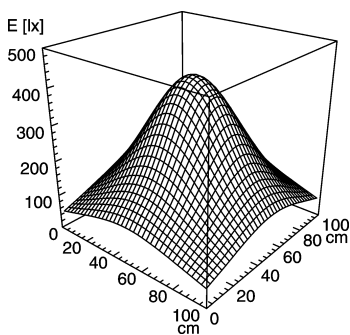

light strip

SLIM LED - LIQ 12

| | |
|-----------------------|---|
| connected load | 22-29 V; DC |
| fitted with | 12 x Light-emitting diode |
| work equipment | without |
| mains lead | approx. 3.0 m (10 ft); with free stranded wires |
| design | mounted version |
| luminaire body | |
| material | aluminium/plastic |
| surface | anodised |
| weight (net) | approx. 0,4 kg |
| fastening | screws |
| power consumption | approx. 8 W |
| usage | without switch |
| lamp cover | potting; clear |
| system of protection | IP 67 |
| class of protection | III |
| colour luminaire body | aluminium colored anodised |
| total length | 336 mm (13.2") |
| special features | direction of beam +/- 45° adjustable |
| article no. | 112544011 |

E_{min}: 59 lx
 E_m: 191 lx
 E_{max}: 411 lx

measuring conditions: d=50cm