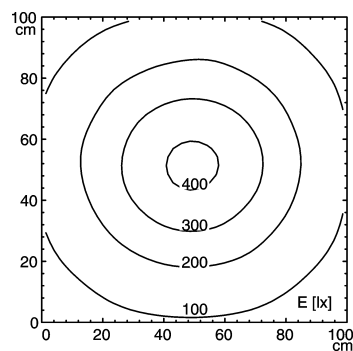

light strip

SLIM LED - LIQ 12

| | |
|-----------------------|---|
| connected load | 22-29 V; DC |
| fitted with | 12 x Light-emitting diode |
| work equipment | without |
| mains lead | approx. 3.0 m (10 ft); with free stranded wires |
| design | mounted version |
| luminaire body | |
| material | aluminium/plastic |
| surface | anodised |
| weight (net) | approx. 0,4 kg |
| fastening | screws |
| power consumption | approx. 8 W |
| usage | without switch |
| lamp cover | potting; clear |
| system of protection | IP 67 |
| class of protection | III |
| colour luminaire body | aluminium colored anodised |
| total length | 336 mm (13.2") |
| special features | direction of beam +/- 45° adjustable |
| article no. | 112544011 |

E_{min}: 59 lx
 E_m: 191 lx
 E_{max}: 411 lx

measuring conditions: d=50cm