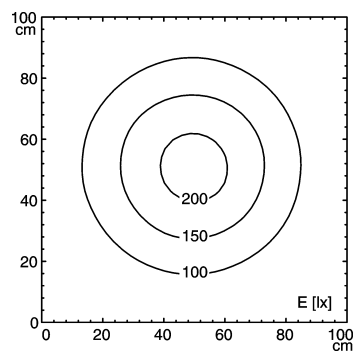

light strip

SLIM LED - LIQ 6

connected load
fitted with
work equipment
mains lead
design
luminaire body
material
surface
fastening
power consumption
usage
lamp cover
system of protection
class of protection
colour luminaire body
total length
special features
article no.

22-29 V; DC
6 x Light-emitting diode
without
approx. 3.0 m (10 ft); with free stranded wires
mounted version

aluminium/plastic
anodised
screws
approx. 4 W
without switch
potting; clear
IP 67
III
aluminium colored anodised
196 mm (7.7")
direction of beam +/- 45° adjustable
112544010

E_{min}: 32 lx
E_m: 98 lx
E_{max}: 212 lx

measuring conditions: d=50cm