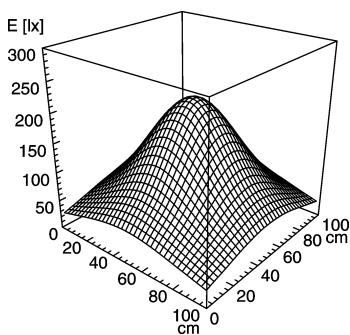

light strip

SLIM LED - LIQ 6

connected load
fitted with
work equipment
mains lead
design
luminaire body
material
surface
fastening
power consumption
usage
lamp cover
system of protection
class of protection
colour luminaire body
total length
special features
article no.

22-29 V; DC
6 x Light-emitting diode
without
approx. 3.0 m (10 ft); with free stranded wires
mounted version

aluminium/plastic
anodised
screws
approx. 4 W
without switch
potting; clear
IP 67
III
aluminium colored anodised
196 mm (7.7")
direction of beam +/- 45° adjustable
112544010

E_{min}: 32 lx
E_m: 98 lx
E_{max}: 212 lx

measuring conditions: d=50cm