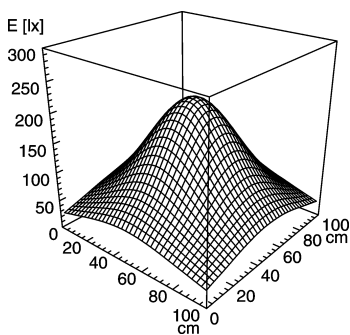

light strip #112544010-00011101

SLIM LED - LIQ 6

connected load
 fitted with
 work equipment
 mains lead
 design
 luminaire body
 material
 surface
 fastening
 power consumption
 usage
 lamp cover
 system of protection
 class of protection
 colour luminaire body
 total length
 special features

22-29 V; DC
 6 x Light-emitting diode
 without
 approx. 3.0 m (10 ft); with free stranded wires
 mounted version

 aluminium/plastic
 anodised
 screws
 approx. 4 W
 without switch
 potting; clear
 IP 67
 III
 aluminium colored anodised
 196 mm (7.7")
 direction of beam +/- 45° adjustable

Emin: 32 lx
 Em: 98 lx
 Emax: 212 lx

measuring conditions: d=50cm