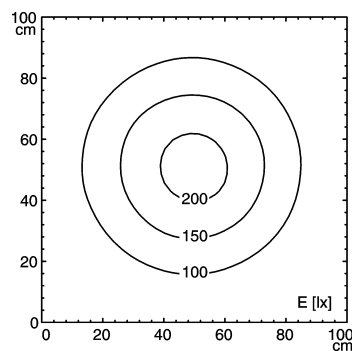

light strip #112544010-00011101

SLIM LED - LIQ 6

connected load
 fitted with
 work equipment
 mains lead
 design
 luminaire body
 material
 surface
 fastening
 power consumption
 usage
 lamp cover
 system of protection
 class of protection
 colour luminaire body
 total length
 special features

22-29 V; DC
 6 x Light-emitting diode
 without
 approx. 3.0 m (10 ft); with free stranded wires
 mounted version

 aluminium/plastic
 anodised
 screws
 approx. 4 W
 without switch
 potting; clear
 IP 67
 III
 aluminium colored anodised
 196 mm (7.7")
 direction of beam +/- 45° adjustable

Emin: 32 lx
 Em: 98 lx
 Emax: 212 lx

measuring conditions: d=50cm