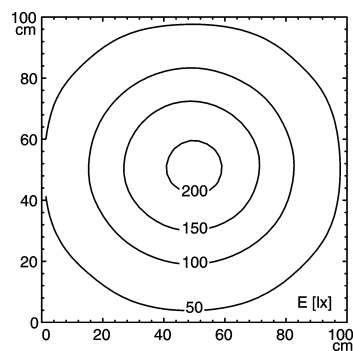

light strip

SLIM LED - LIQ 6

connected load	22-29 V; DC
fitted with	6 x Light-emitting diode
work equipment	without
mains lead	approx. 3.0 m (10 ft); with free stranded wires
design	mounted version
luminaire body	aluminium/plastic
material	anodised
surface	
weight (net)	approx. 0,2 kg
fastening	screws
power consumption	approx. 4 W
usage	without switch
lamp cover	Acrylic satine
system of protection	IP 67
class of protection	III
colour luminaire body	aluminium colored anodised
total length	196 mm (7.7")
special features	direction of beam +/- 45° adjustable
article no.	112544005

E_{min}: 24 lx
 E_m: 89 lx
 E_{max}: 206 lx

measuring conditions: d=50cm