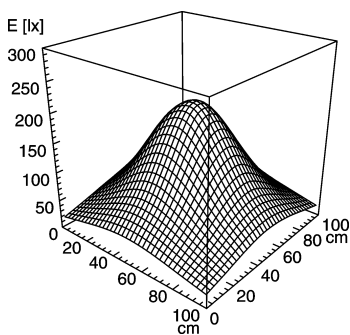

light strip

SLIM LED - LIQ 6

connected load	22-29 V; DC
fitted with	6 x Light-emitting diode
work equipment	without
mains lead	approx. 3.0 m (10 ft); with free stranded wires
design	mounted version
luminaire body	aluminium/plastic
material	anodised
surface	
weight (net)	approx. 0,2 kg
fastening	screws
power consumption	approx. 4 W
usage	without switch
lamp cover	Acrylic satine
system of protection	IP 67
class of protection	III
colour luminaire body	aluminium colored anodised
total length	196 mm (7.7")
special features	direction of beam +/- 45° adjustable
article no.	112544005

E_{min}: 24 lx
 E_m: 89 lx
 E_{max}: 206 lx

measuring conditions: d=50cm