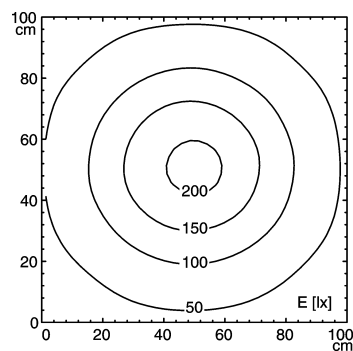

## light strip

#112544005-00011100

**SLIM LED - LIQ 6**

connected load  
fitted with  
work equipment  
mains lead  
design  
luminaire body  
material  
surface  
weight (net)  
fastening  
power consumption  
usage  
lamp cover  
system of protection  
class of protection  
colour luminaire body  
total length  
special features

22-29 V; DC  
6 x Light-emitting diode  
without  
approx. 3.0 m (10 ft); with free stranded wires  
mounted version  
  
aluminium/plastic  
anodised  
approx. 0,2 kg  
screws  
approx. 4 W  
without switch  
Acrylic satine  
IP 67  
III  
aluminium colored anodised  
196 mm (7.7")  
direction of beam +/- 45° adjustable

E<sub>min</sub>: 24 lx  
E<sub>m</sub>: 89 lx  
E<sub>max</sub>: 206 lx

measuring conditions: d=50cm