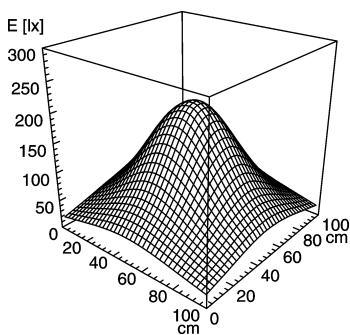

## light strip

#112544005-00011100

**SLIM LED - LIQ 6**

connected load  
fitted with  
work equipment  
mains lead  
design  
luminaire body  
material  
surface  
weight (net)  
fastening  
power consumption  
usage  
lamp cover  
system of protection  
class of protection  
colour luminaire body  
total length  
special features

22-29 V; DC  
6 x Light-emitting diode  
without  
approx. 3.0 m (10 ft); with free stranded wires  
mounted version  
  
aluminium/plastic  
anodised  
approx. 0,2 kg  
screws  
approx. 4 W  
without switch  
Acrylic satine  
IP 67  
III  
aluminium colored anodised  
196 mm (7.7")  
direction of beam +/- 45° adjustable

E<sub>min</sub>: 24 lx  
E<sub>m</sub>: 89 lx  
E<sub>max</sub>: 206 lx

measuring conditions: d=50cm