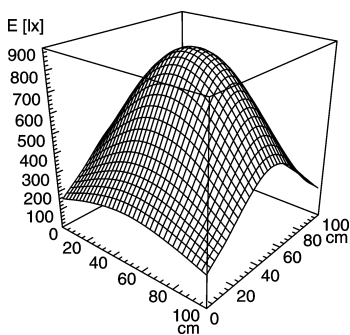

light strip

SLIM LED - LIQ 36

connected load	22-29 V; DC
fitted with	36 x Light-emitting diode
work equipment	without
mains lead	approx. 3.0 m (10ft); with free stranded wires
design	mounted version
luminaire body	aluminium/plastic
material	anodised
surface	
weight (net)	approx. 0,8 kg
fastening	screws
power consumption	approx. 22 W
usage	without switch
lamp cover	acrylic clear
system of protection	IP 67
class of protection	III
colour luminaire body	aluminium colored anodised
total length	896 mm (35.3")
special features	direction of beam +/- 45° adjustable
article no.	112544003

E_{min}: 190 lx
 E_m: 491 lx
 E_{max}: 872 lx

measuring conditions: d=50cm