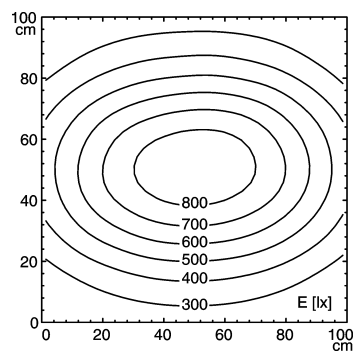

light strip

SLIM LED - LIQ 36

connected load	22-29 V; DC
fitted with	36 x Light-emitting diode
work equipment	without
mains lead	approx. 3.0 m (10ft); with free stranded wires
design	mounted version
luminaire body	aluminium/plastic
material	anodised
surface	
weight (net)	approx. 0,8 kg
fastening	screws
power consumption	approx. 22 W
usage	without switch
lamp cover	acrylic clear
system of protection	IP 67
class of protection	III
colour luminaire body	aluminium colored anodised
total length	896 mm (35.3")
special features	direction of beam +/- 45° adjustable
article no.	112544003

E_{min}: 190 lx
 E_m: 491 lx
 E_{max}: 872 lx

measuring conditions: d=50cm