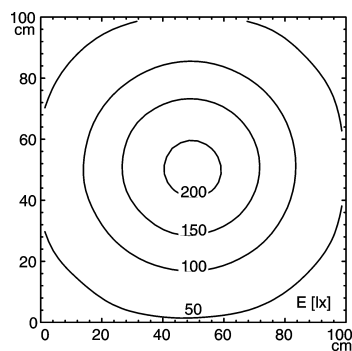

light strip

SLIM LED - LIQ 6

connected load
 fitted with
 work equipment
 mains lead
 design
 luminaire body
 material
 surface
 fastening
 power consumption
 usage
 lamp cover
 system of protection
 class of protection
 colour luminaire body
 total length
 special features
 article no.

22-29 V; DC
 6 x Light-emitting diode
 without
 approx. 3.0 mA (LED) with free stranded wires
 mounted version

 aluminium/plastic
 anodised
 screws
 approx. 4 W
 without switch
 acrylic clear
 IP 67
 III
 aluminium colored anodised
 196 mm \varnothing \ddot{A}
 direction of beam +/- 45° adjustable
 112544000

Emin: 29 lx
 Em: 95 lx
 Emax: 206 lx

measuring conditions: d=50cm