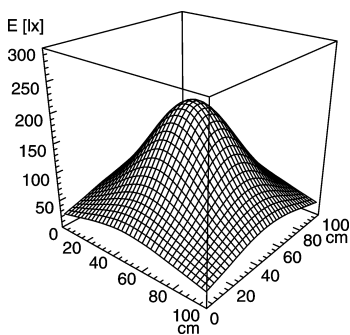

light strip

SLIM LED - LIQ 6

connected load
 fitted with
 work equipment
 mains lead
 design
 luminaire body
 material
 surface
 fastening
 power consumption
 usage
 lamp cover
 system of protection
 class of protection
 colour luminaire body
 total length
 special features
 article no.

22-29 V; DC
 6 x Light-emitting diode
 without
 approx. 3.0 mA (LED) with free stranded wires
 mounted version

 aluminium/plastic
 anodised
 screws
 approx. 4 W
 without switch
 acrylic clear
 IP 67
 III
 aluminium colored anodised
 196 mm \varnothing \ddot{A}
 direction of beam +/- 45° adjustable
 112544000

Emin: 29 lx
 Em: 95 lx
 Emax: 206 lx

measuring conditions: d=50cm