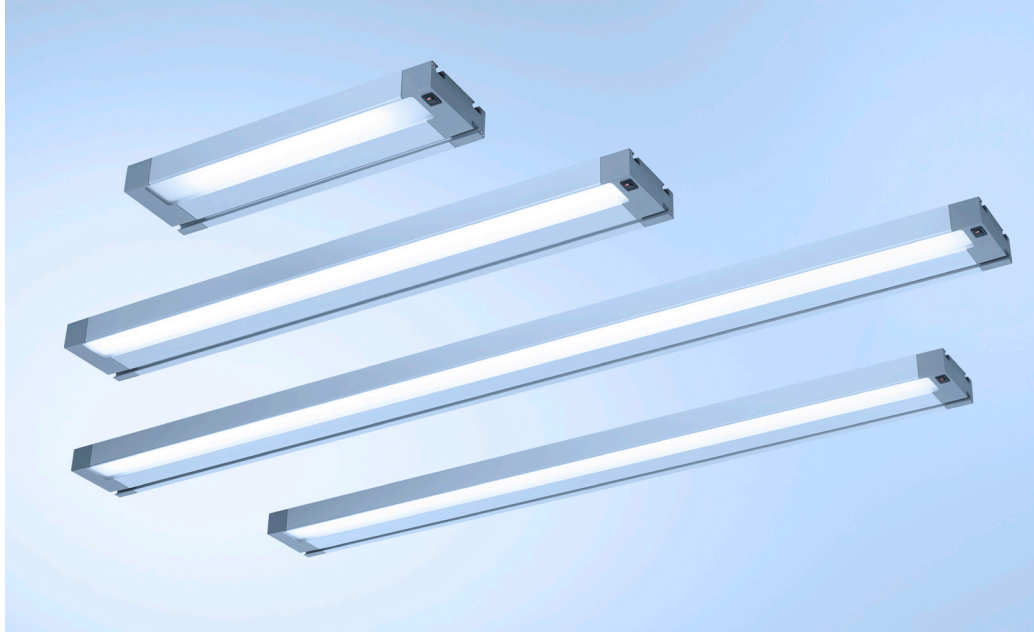

WLA
WORKPLACE-SYSTEM LUMINAIRES

WLA LED, Waldmann's task light for workbenches brings superb light quality (CRI>80) and color temperature (5000K) along with extreme energy-efficiency (50,000 hours of maintenance-free operation) to the factory workbench. The four lengths (17.7", 35.4", 47.2" and 59") make this strong, durable work light easy to match fixture to work space, no matter the size. In addition, the three longer versions are designed for easy thru-wire installation.

FEATURES

- LED overhead workstation light
- 50,000 hours of maintenance-free operation
- Thru-wire capability for daisy-chaining (except 17.7")
- Housing of anodized aluminum
- Premium LED materials and technology
- 5000K color temperature
- Built-in Wieland GS18/3 connector/socket
- T-Bracket set included
- ETL/cETL approved

SPECIFICATIONS

Voltage	120-277V; 50/60Hz
Lamping	LED
Color Temperature	5000K
Color Rendering Index (CRI)	>80
Luminaire Material	anodized aluminum
Lens Material	polycarbonate prismatic lens
Connection	built-in plug GST 18i3F REV
Protection Rating	IP20
Certification	ETL/cETL