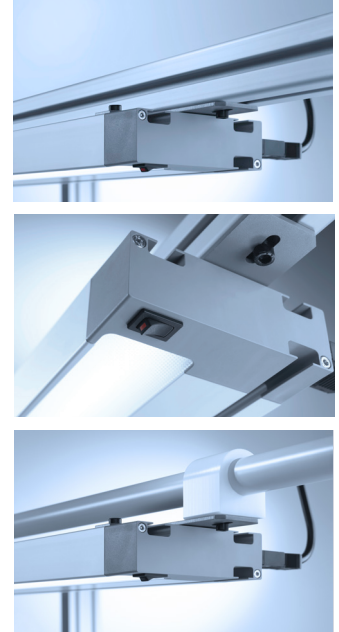

WLA
WORKPLACE-SYSTEM LUMINAIRES

WLA LED, Waldmann's task light for workbenches brings superb light quality (CRI>80) and color temperature (5000K) along with extreme energy-efficiency (50,000 hours of maintenance-free operation) to the factory workbench. The four lengths (17.7", 35.4", 47.2" and 59") make this strong, durable work light easy to match fixture to work space, no matter the size. In addition, the three longer versions are designed for easy thru-wire installation.

FEATURES

- LED overhead workstation light
- 50,000 hours of maintenance-free operation
- Thru-wire capability for daisy-chaining (except 17.7")
- Housing of anodized aluminum
- Premium LED materials and technology
- 5000K color temperature
- Built-in Wieland GS18/3 connector/socket
- T-Bracket set included
- ETL/cETL approved

SPECIFICATIONS

Voltage	120-277V; 50/60Hz
Lamping	LED
Color Temperature	5000K
Color Rendering Index (CRI)	>80
Luminaire Material	anodized aluminum
Lens Material	polycarbonate prismatic lens
Connection	built-in plug GST 18i3F REV
Protection Rating	IP20
Certification	ETL/cETL