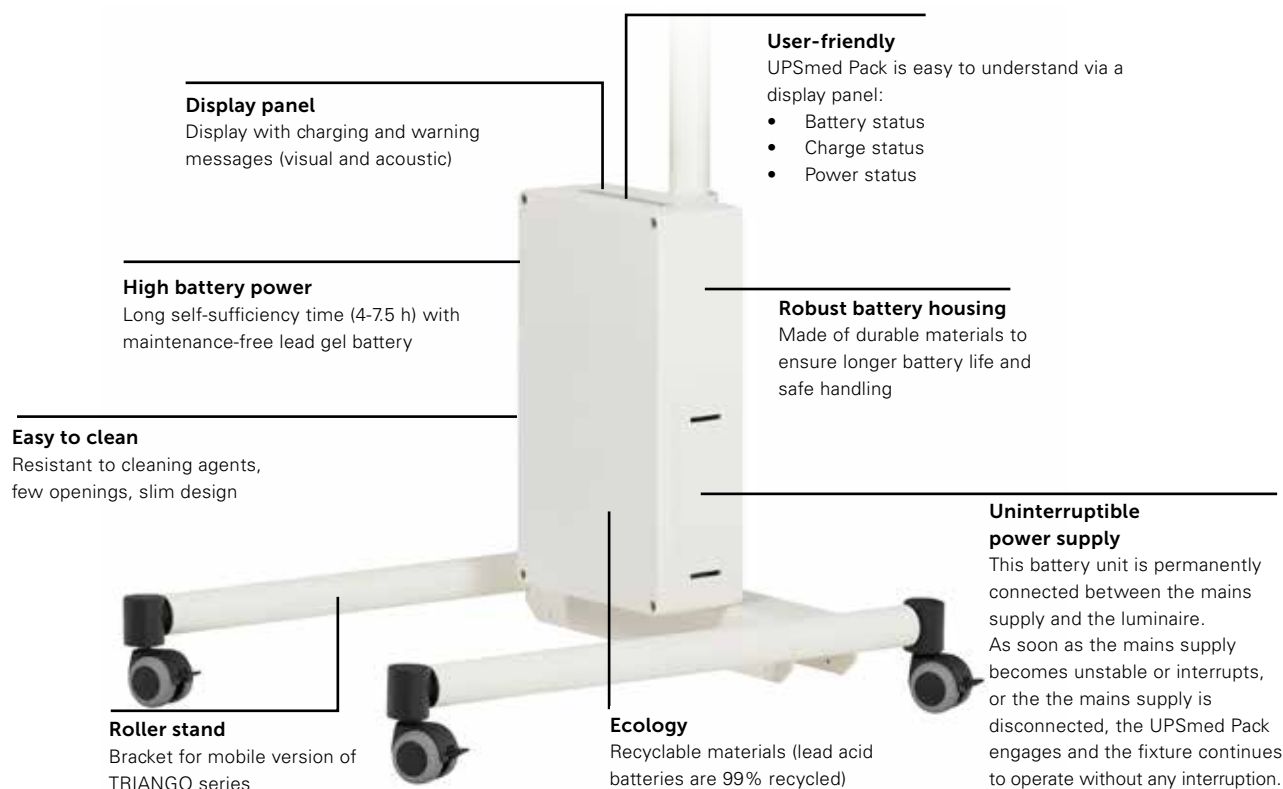

Mounting Option	Arm Length (in)
ceiling mount	70
wall mount	80
rolling stand	37

NEW! TRIANGO 60 SURGERY LIGHT

- Light output - 60 000 lx at 1 m
- Light field - 7" / 1 m; Optional 7 - 10"
- Color temperature: 4700K
- Optional: 3700K, 4300K, 4700K
- CRI > 93
- Single head mount
- Mounting options: ceiling*, wall or rolling stand
- Continuously dimmable
- No heat directed at patient or practitioner
- Sealed design for easy sanitizing
- Autoclavable handle (covers are also available)
- Voltage 100-240 V; 50/60 Hz
- High energy efficiency at 30W

Mounting Option	Arm Length (in)
ceiling mount	68
wall mount	78
rolling stand	36

NEW! TRIANGO UPSmedpack

As an uninterrupted power supply (UPS), the battery unit ensures that the lighting can be used even in the event of a power failure or unstable power supply.