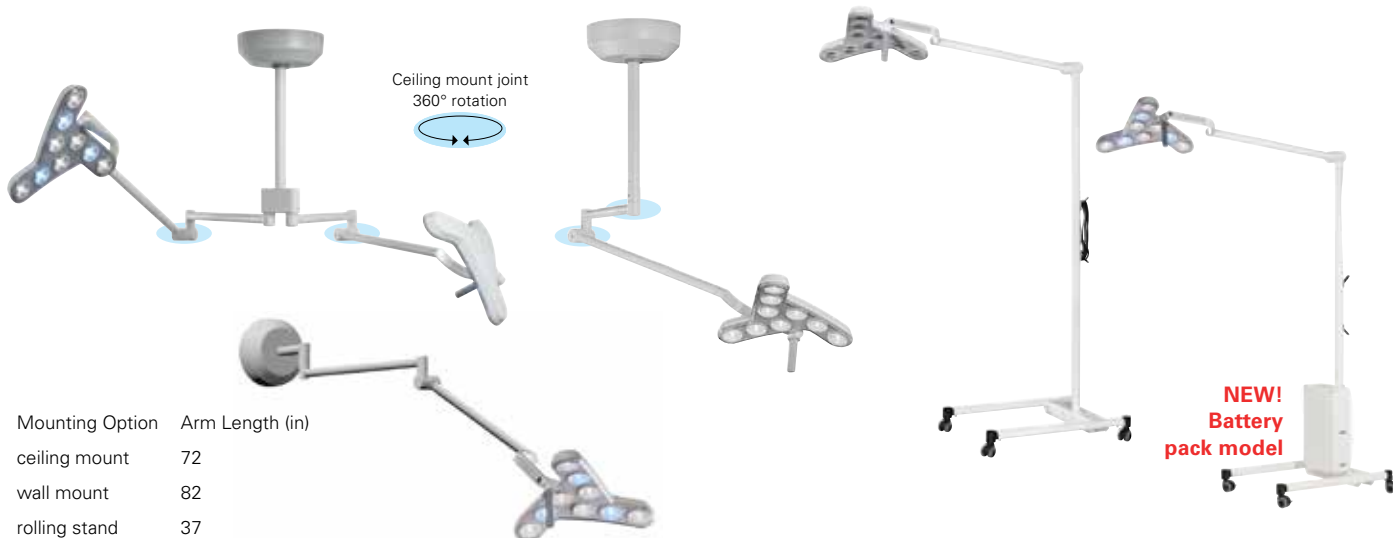

DISCOVER SMART LED SOLUTIONS FOR YOUR VET PRACTICE

FIND YOUR IDEAL SURGERY AND EXAM LIGHT

Triango 100 LED Surgery Light Series offers many benefits for both the practitioner and patient. The unique concave shape allows the physician to position the light directly above the patient. This design minimizes shadowing that may occur from the practitioner's hands or equipment. Triango 100 also features a specially designed spring arm system for flexible movement in all directions as well as the ability to fold down tight for storage. Triango 100 can also boast optimum light conditions at 100,000 lux at 1 meter, and a precise color rendering of >95 as well as four dimming levels. In addition, special focusable models are available where specialties are practiced with specific needs.

TRIANGO 100 SURGERY LIGHT

- Light output - 100,000 lx / 1 m
- Light field - 7" / 1 m Optional: 7 - 11"
- Color temperature: 4300K (100-1 models)
Optional: 3700K, 4300K, 4700K (100-3 models)
- CRI >95
- Dual and single head mounts available
- Mounting options: ceiling*, wall or rolling stand
- 50,000 hours of LED life (L70)
- Electronics integrated for safety/energy efficiency

- Large turning radius and newly designed TENO arm system for easy positioning
- Sealed design for easy sanitizing
- Autoclavable handle (covers are also available)
- Simple operation with easy to reach keypad
- Diamond optic design reduces shadows
- Complies with EN 60601-1 and EN 60601-2-41
- ETL/cETL

Mounting Option	Arm Length (in)
ceiling mount	72
wall mount	82
rolling stand	37

TRIANGO 80 SURGERY LIGHT

- Light output - 80,000 lx / 1 m
- Light field - 7" / 1 m
- Color temperature: 4500K
- CRI >95
- Single head mount
- Mounting options: ceiling*, wall or rolling stand
- 50,000 hours of LED life (L70)