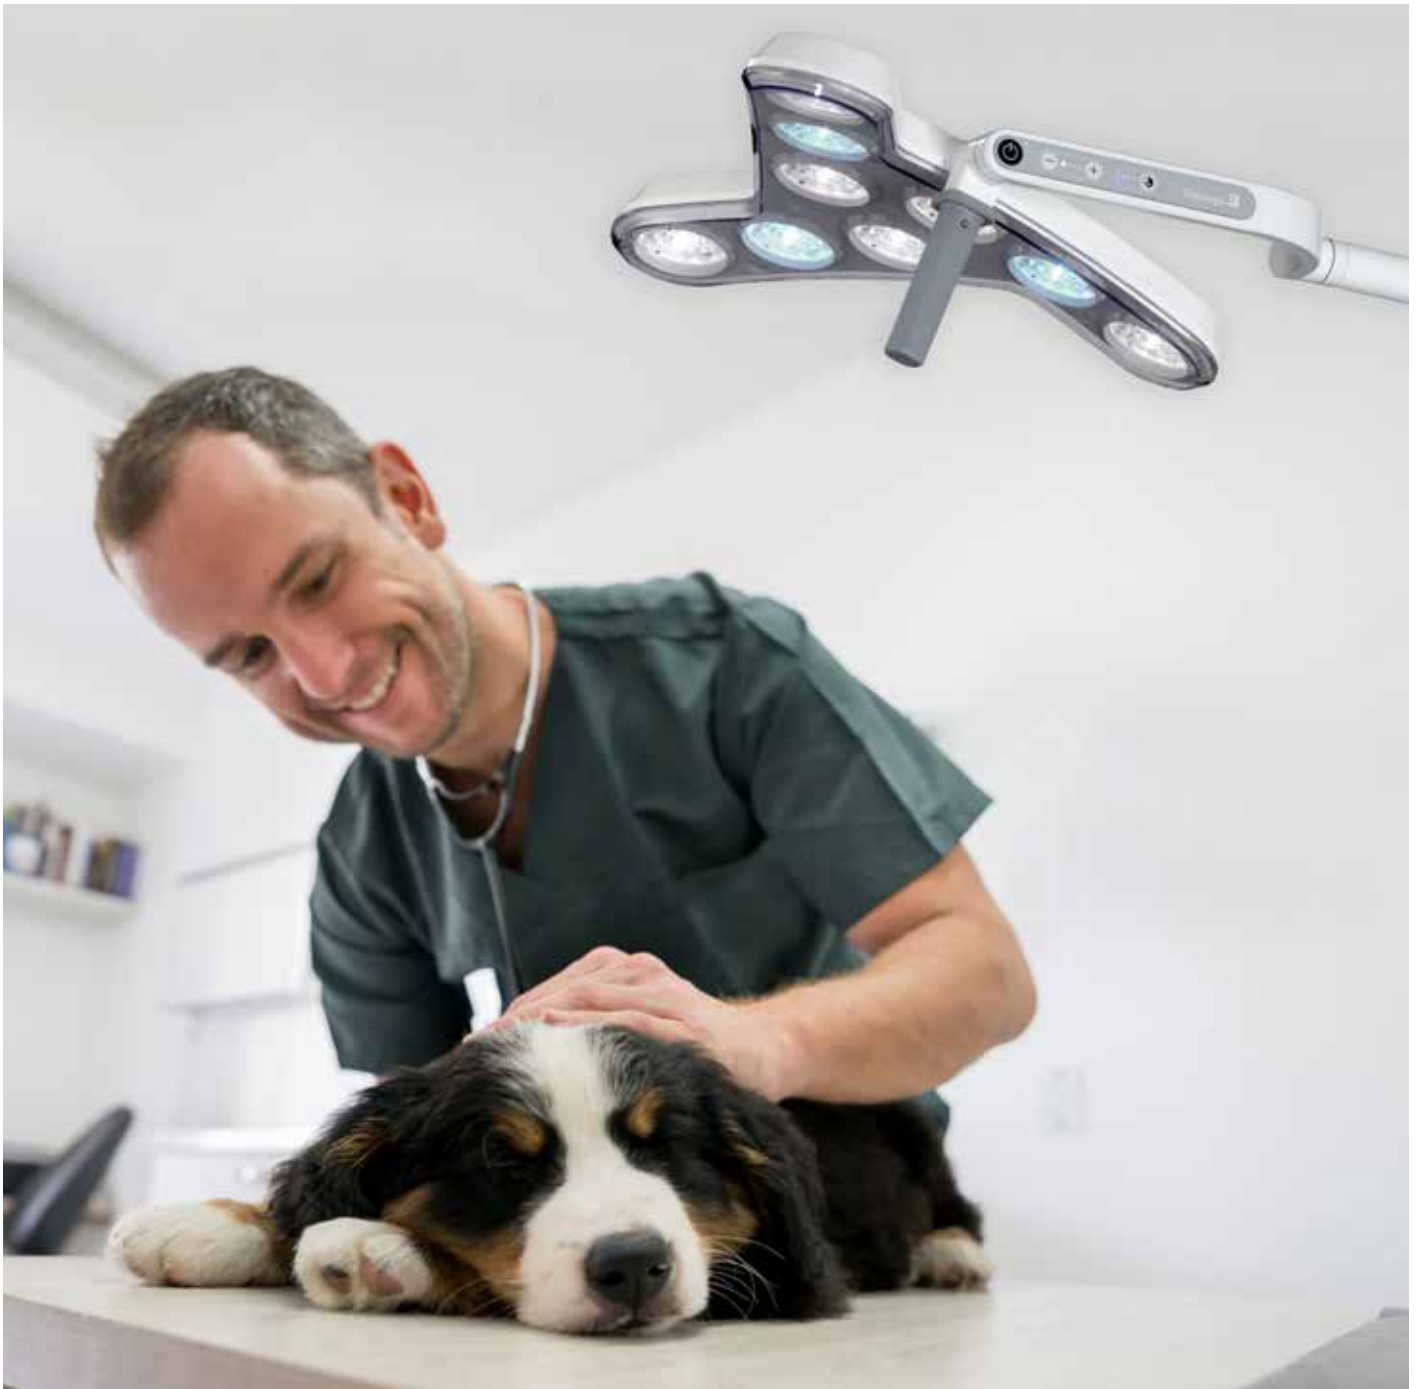

Waldmann **W**

ENGINEER OF LIGHT.

LIGHTING FOR VETERINARY MEDICINE
SOLUTIONS FOR HOSPITALS AND CLINICS

YOU HAVE A PASSION FOR ANIMALS WE HAVE A PASSION FOR GREAT LIGHTING

While you take care of your patients, we take care of you. Optimal lighting is a very important component in the everyday operation of a veterinary facility.

Waldmann Lighting and its medical division, Derungs Medical Lighting, offer premium quality materials, meticulous workmanship and state of the art design. Our products are held to the highest standards and have become synonymous with the exceptional Swiss level of quality.

DISCOVER SMART LED SOLUTIONS FOR YOUR VET PRACTICE

FIND YOUR IDEAL SURGERY AND EXAM LIGHT

Triango 100 LED Surgery Light Series offers many benefits for both the practitioner and patient. The unique concave shape allows the physician to position the light directly above the patient. This design minimizes shadowing that may occur from the practitioner's hands or equipment. Triango 100 also features a specially designed spring arm system for flexible movement in all directions as well as the ability to fold down tight for storage. Triango 100 can also boast optimum light conditions at 100,000 lux at 1 meter, and a precise color rendering of >95 as well as four dimming levels. In addition, special focusable models are available where specialties are practiced with specific needs.

- Large turning radius and newly designed TENO arm system for easy positioning
- Sealed design for easy sanitizing
- Autoclavable handle (covers are also available)
- Simple operation with easy to reach keypad
- Diamond optic design reduces shadows
- Complies with EN 60601-1 and EN 60601-2-41
- ETL/cETL