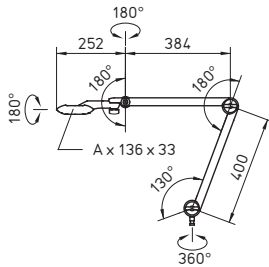

DIMENSIONAL DATA