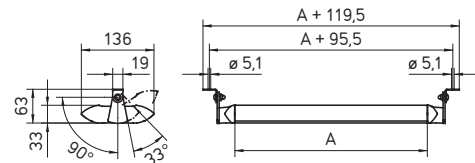

DIMENSIONAL DATA