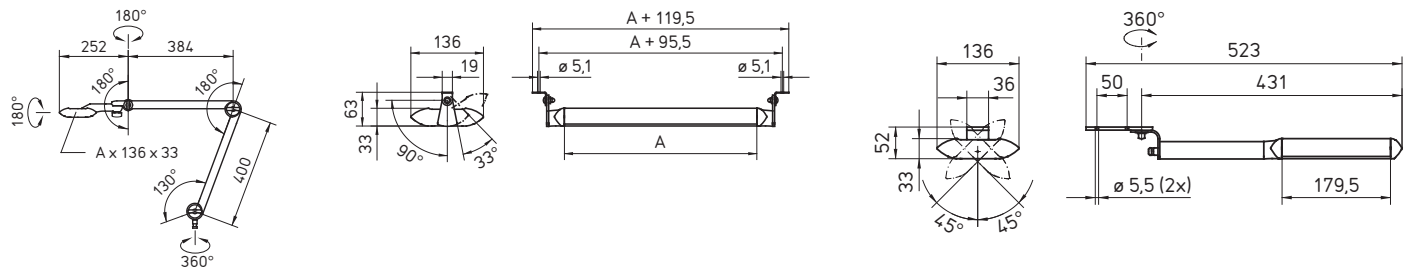

### FEATURES:

- Power consumption 14W, 24W or 34W
- 4000K or 5000K color temperature available
- Glare-free - clear prismatic or satine acrylic lens options
- Anodized aluminum housing
- Spring-balanced arm with 3D head joint
- Touch panel integrated in the luminaire head for on/off and 100% to 10% dimming
- Wall power supply (14W) or table power supply (24W and 34W)
- 100–240V, 50/60Hz
- 10' cord with US plug included
- ETL/cETL approved

### SPECIFICATIONS:

Voltage	100-240V, 50/60Hz
Lamping	LED
Controls	touch panel w/ switch on head
Color Temperature	4000K or 5000K
Color Rendering Index (CRI)	Satine >90; Prismatic >80
Luminaire Head Material	anodized aluminum
Arm Material	aluminum
Lens Material	polycarbonate
Head Dimension	8.6", 15.7" or 22.7"
Arm Reach	40" reach (arm version)
Power Consumption	14W, 24W or 34W
Protection Rating	IP20
Certification	ETL/cETL approved; CE marked
Cord/Plug	10' power cord w/ plug
Various mounting options and accessories available	

## DIMENSIONAL DATA

Measurements in millimeters

Accessories	Item	Strength	Size	Part #
	Add-x magnifier	3.5 diopters (1.88X)	5" diameter	190 207 019 - 005 759 00