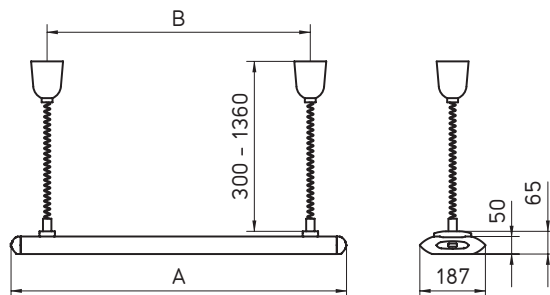

### SPECIFICATIONS:

Voltage	100-240V
Lamping - LED	LED
Lamping - Fluorescent	T5 fluorescent
Controls	rocker switch
Color Temperature	4000K
Color Rendering Index (CRI)	80
Luminaire Head Material	anodized aluminum
Lens Material	PMMA acrylic
Luminaire Dimension	varied lengths, 7.4" width
Power Consumption	various
Protection Rating	IP20
Cord/Plug	9' w/ shock-proof plug or plug/bushing (thru-wired)
Certification	CE, ETL/cETL
Mounting	multi-dimensional T-rail brackets or C-rail brackets available
Mounting and accessories	See page 71

Shown with T-rail bracket (included)

**DIMENSIONAL DATA**

TAMETO 900 Top Fixed Mount

TAMETO 1200 Pendant Suspended

Measurements in millimeters

**ORDERING INFORMATION**

Wattage	Light Source	Length (A)	Mounting	Lumens	Model	Part #
20W	LED	17.9" (456mm)	Side mount	1400	SAHKQ 60	112 989 000 - 006 364 07
20W	LED	25.8" (656mm)	Top fixed	1500	SAHQ 44	112 971 000 - 006 361 65
29W	LED	37.6" (956mm)	Top fixed	2400	SAHQ 66	112 975 000 - 005 556 19
38W	LED	49.5" (1256mm)	Top fixed	3200	SAHQ 88	112 979 000 - 005 556 77
29W	LED	37.6" (956mm)	Suspended	2400	SAHQ 66	112 983 000 - 006 338 60
38W	LED	49.5" (1256mm)	Suspended	3200	SAHQ 88	112 987 000 - 006 347 90
26W	T5HO fluorescent	25.8" (656mm)	Top rotating	1750	SAH 124	112 969 000 - 006 311 73
42W	T5HO fluorescent	37.6" (956mm)	Top rotating	3100	SAH 139	112 973 000 - 005 56 029
59W	T5HO fluorescent	49.5" (1256mm)	Top rotating	4450	SAH 154	112 977 000 - 005 561 83
42W	T5HO fluorescent	37.6" (956mm)	Suspended	3100	SAHZ 139	112 981 000 - 006 339 77
59W	T5HO fluorescent	49.5" (1256mm)	Suspended	4450	SAHZ 154	112 985 000 - 006 342 73

Thru-wire options available. Call for details.

Mounting Options	Item	Unit	Part #
	Mounting brackets, for use with top rotating versions	Sold as pair	408 001 586 - 005 780 88
	Adjustable mounting bracket for side mount version	Sold individually	408 001 917 - 005 612 05
	T-rail brackets (included)	Pair	N/A