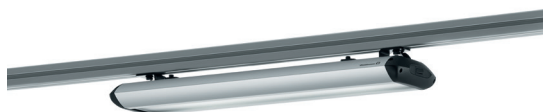

DIMENSIONAL DATA

TAMETO 900 Top Fixed Mount