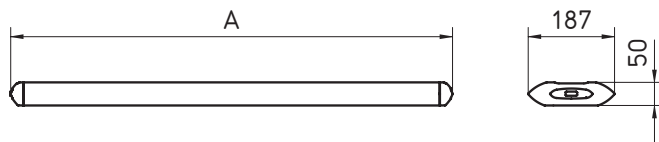

### SPECIFICATIONS:

Voltage	100-240V
Lamping - LED	LED
Lamping - Fluorescent	T5 fluorescent
Controls	rocker switch
Color Temperature	4000K
Color Rendering Index (CRI)	80
Luminaire Head Material	anodized aluminum
Lens Material	PMMA acrylic
Luminaire Dimension	varied lengths, 7.4" width
Power Consumption	various
Protection Rating	IP20
Cord/Plug	9' w/ shock-proof plug or plug/bushing (thru-wired)
Certification	CE, ETL/cETL
Mounting	multi-dimensional T-rail brackets or C-rail brackets available
Mounting and accessories	See page 71

Shown with T-rail bracket (included)

**DIMENSIONAL DATA**

TAMETO 900 Top Fixed Mount

TAMETO 1200 Pendant Suspended

Measurements in millimeters

**ORDERING INFORMATION**

Wattage	Light Source	Length (A)	Mounting	Lumens	Model	Part #
20W	LED	17.9" (456mm)	Side mount	1400	SAHKQ 60	112 989 000 - 006 364 07
20W	LED	25.8" (656mm)	Top fixed	1500	SAHQ 44	112 971 000 - 006 361 65
29W	LED	37.6" (956mm)	Top fixed	2400	SAHQ 66	112 975 000 - 005 556 19
38W	LED	49.5" (1256mm)	Top fixed	3200	SAHQ 88	112 979 000 - 005 556 77
29W	LED	37.6" (956mm)	Suspended	2400	SAHQ 66	112 983 000 - 006 338 60
38W	LED	49.5" (1256mm)	Suspended	3200	SAHQ 88	112 987 000 - 006 347 90
26W	T5HO fluorescent	25.8" (656mm)	Top rotating	1750	SAH 124	112 969 000 - 006 311 73
42W	T5HO fluorescent	37.6" (956mm)	Top rotating	3100	SAH 139	112 973 000 - 005 56 029
59W	T5HO fluorescent	49.5" (1256mm)	Top rotating	4450	SAH 154	112 977 000 - 005 561 83
42W	T5HO fluorescent	37.6" (956mm)	Suspended	3100	SAHZ 139	112 981 000 - 006 339 77
59W	T5HO fluorescent	49.5" (1256mm)	Suspended	4450	SAHZ 154	112 985 000 - 006 342 73

Thru-wire options available. Call for details.

Mounting Options	Item	Unit	Part #
	Mounting brackets, for use with top rotating versions	Sold as pair	408 001 586 - 005 780 88
	Adjustable mounting bracket for side mount version	Sold individually	408 001 917 - 005 612 05
	T-rail brackets (included)	Pair	N/A