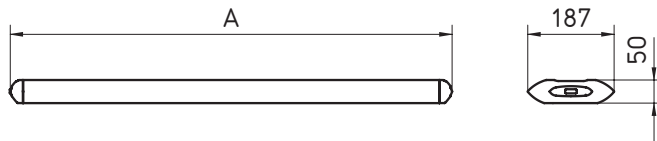

SPECIFICATIONS:

Voltage	120-277V
Light Source	LED
Lumens Range	1400 - 3200
Controls	rocker switch
Color Temperature	4000K or 5000K
Color Rendering Index (CRI)	80
Luminaire Head Material	anodized aluminum
Lens Material	PMMA acrylic
Luminaire Dimension	varied lengths, 7.4" width
Power Consumption	various
Protection Rating	IP20
Cord/Plug	9' cord with plug
Certification	CE, ETL/cETL
Mounting	Brackets included

Various mounting options and accessories available

Mounting bracket included

DIMENSIONAL DATA

TAMETO Linear Fixed Mount

Measurements in millimeters

ORDERING INFORMATION

Wattage	Light Source	Length (A)	Mounting	Lumens	Model	Part #
33W	LED	49.5" (1256mm)	Linear fixed	3200	SAHQ 88	112 979 000 - 005 556 77
26W	LED	37.6" (956mm)	Linear fixed	2400	SAHQ 66	112 975 000 - 005 556 19
18W	LED	25.8" (656mm)	Linear fixed	1500	SAHQ 44	112 971 000 - 006 361 65
18W	LED	17.9" (456mm)	Side mount	1400	SAHKQ 60	112 989 000 - 006 364 07
33W	LED	49.5" (1256mm)	Linear fixed	3200	SAHQ 88	112 980 000 - 005 513 364