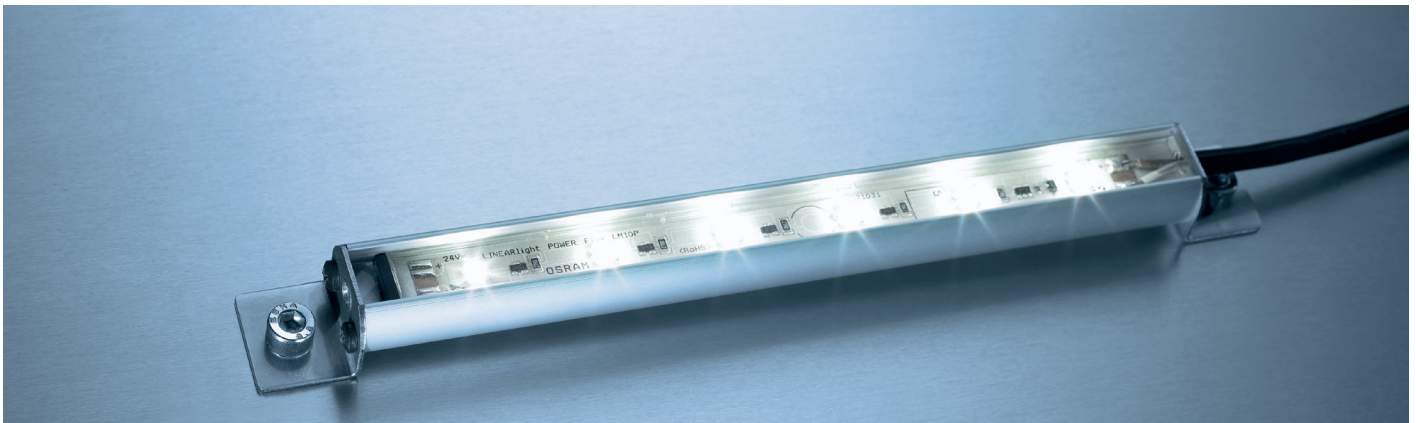

SLIM LED

COMPACT LINEAR LED LIGHT

FEATURES:

- Small, compact linear housing less than 1 inch (22mm) wide
- Five lengths and light output options
- Adjustable housing version rotates 45°
- Aluminum extruded housing
- Impact and vibration resistant
- 50,000 hours maintenance-free operation

SPECIFICATIONS:

Voltage	24V DC
Lamping	LED
Color Temperature	5400K
Beam Angles	adjustable beam direction +/- 45°
Luminaire Material	anodized aluminum
Lens Material	acrylic: clear, satine or no lens
Dimension	varied lengths, less than 1" wide
Protection Rating	IP67
Cord/Plug	10' cord with free stranded wires
Mounting	adjustable or fixed housing
Certification	CE, ETL/cETL approved
Accessories	See page 68

NOTE: NOT FOR USE WITH COOLANTS OR LUBRICANTS

SLIM LED is a family of compact, low-profile LED luminaires designed for both interior and exterior applications. Optimal linear flood lighting is delivered using the latest technology in which the LEDs are directly attached to a flexible circuit board. The sleek profile of SLIM LED allows adjustability to 45° in either direction and five different lengths offer installation flexibility for a wide variety of applications. The compact size allows for easy integration into an existing system, while providing exceptional energy efficiency, low-voltage safety and numerous design possibilities.

PLEASE NOTE: Although SLIM LED is completely waterproof, it is not recommended for use with coolants or lubricants.

DIMENSIONAL DATA

SLIM LED +/- 45° Adjustable Housing

SLIM LED with Flange

Measurements in millimeters