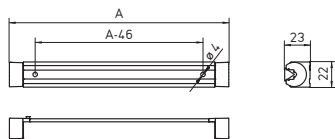

SPECIFICATIONS:

Voltage	24V DC
Lamping	LED
Color Temperature	5400K
Beam Angles	adjustable beam direction +/- 45°
Luminaire Material	anodized aluminum
Lens Material	acrylic: clear, satine or no lens
Dimension	varied lengths, less than 1" wide
Protection Rating	IP67
Cord/Plug	10' cord with free stranded wires
Mounting	adjustable or fixed housing
Certification	CE, ETL/cETL approved
Accessories	See page 68

NOTE: NOT FOR USE WITH COOLANTS OR LUBRICANTS

SLIM LED is a family of compact, low-profile LED luminaires designed for both interior and exterior applications. Optimal linear flood lighting is delivered using the latest technology in which the LEDs are directly attached to a flexible circuit board. The sleek profile of SLIM LED allows adjustability to 45° in either direction and five different lengths offer installation flexibility for a wide variety of applications. The compact size allows for easy integration into an existing system, while providing exceptional energy efficiency, low-voltage safety and numerous design possibilities.

PLEASE NOTE: Although SLIM LED is completely waterproof, it is not recommended for use with coolants or lubricants.

DIMENSIONAL DATA

SLIM LED +/- 45° Adjustable Housing

SLIM LED with Flange

Measurements in millimeters