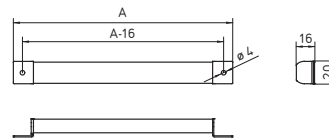

SPECIFICATIONS:

Voltage	24V DC
Lamping	LED
Color Temperature	5400K
Beam Angles	adjustable beam direction +/- 45°
Luminaire Material	anodized aluminum
Lens Material	acrylic: clear, satine or no lens
Dimension	varied lengths, less than 1" wide
Protection Rating	IP67
Cord/Plug	10' cord with free stranded wires
Mounting	adjustable or fixed housing
Certification	CE, ETL/cETL approved
Accessories	See page 68

NOTE: NOT FOR USE WITH COOLANTS OR LUBRICANTS

SLIM LED is a family of compact, low-profile LED luminaires designed for both interior and exterior applications. Optimal linear flood lighting is delivered using the latest technology in which the LEDs are directly attached to a flexible circuit board. The sleek profile of SLIM LED allows adjustability to 45° in either direction and five different lengths offer installation flexibility for a wide variety of applications. The compact size allows for easy integration into an existing system, while providing exceptional energy efficiency, low-voltage safety and numerous design possibilities.

PLEASE NOTE: Although SLIM LED is completely waterproof, it is not recommended for use with coolants or lubricants.

DIMENSIONAL DATA

SLIM LED +/- 45° Adjustable Housing

SLIM LED with Flange

Measurements in millimeters