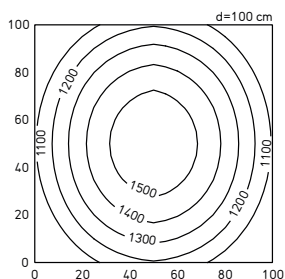

TWO BUNDLE OPTIONS. MAKE ORDERING EASY.

Bundle A includes Brackets, Cordset, NEMA 5-15P

Bundle B includes Brackets, Cordset, In-line Switch, NEMA 5-15P

Illuminance based on the example of the RL70LE-120 N