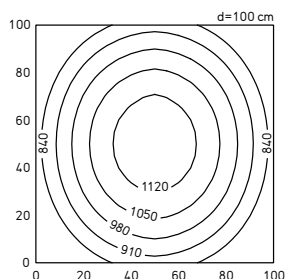

TWO BUNDLE OPTIONS. MAKE ORDERING EASY.

Bundle A includes Brackets, Cordset, NEMA 5-15P

Bundle B includes Brackets, Cordset, In-line Switch, NEMA 5-15P

Illuminance based on the example of the RL70LE-120 N