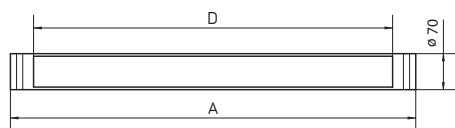

Illuminance based on the example of the RL70LE-120 N

Illuminance based on the example of the RL70LE-96 N

Powerful light for non-stop operations.

Illuminant:	LED technology
Color temperature:	neutral white 5000K
Color rendering:	Ra > 80
Glare-free:	with Light Forming Technology
Light body:	borosilicate glass, acrylic or PC
LED service life:	> 50 000 hrs (L70)
Ambient temperature:	Ta_{max} 40° C
Degree of protection / protection class:	IP67 / III
Connection:	via cable gland
Accessories:	various brackets and operating devices for connection to mains voltage

ACCESSORIES

Part Number	Special Feature	Image
SK1021719-00085499	with rubber profile	
SK0995719-00085652	with rubber profile	
190015719-00085498	with rubber profile	
190027019-00057337		

EXTERNAL OPERATING DEVICES

Part Number	Max Wattage	Output	Voltage Range
209585029	20W	24V DC	120-277V, 50/60 Hz
209585032	96W		120-277V, 50/60 Hz
US0009942	40W	120-277V	120-277V, 50/60 Hz
US0009943	60W		120-277V, 50/60 Hz