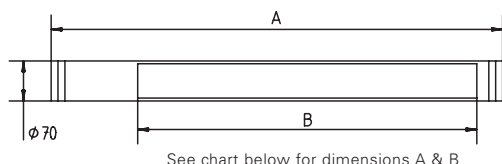

RL70X TECHNICAL DATA

RL70X features at a glance

- Various lengths
- IP67 rated for wet conditions
- Satine finish PMMA acrylic
- Available in LED or fluorescent lamp
- T8 lamps available in 17W, 25W, and 32W; LED 10W, 15W, or 20W
- Brackets and suspension devices are available for ceiling or direct wall mounting
- 120-277V, 50/60Hz, 347V
- Integrated or Remote Ballast: Standard Electronic or Optional Dimming
- Surface, horizontal or vertical pendant mounting available
- 360° illumination
- Daisy-chaining for horizontal linear runs
- ETL/cETL approved