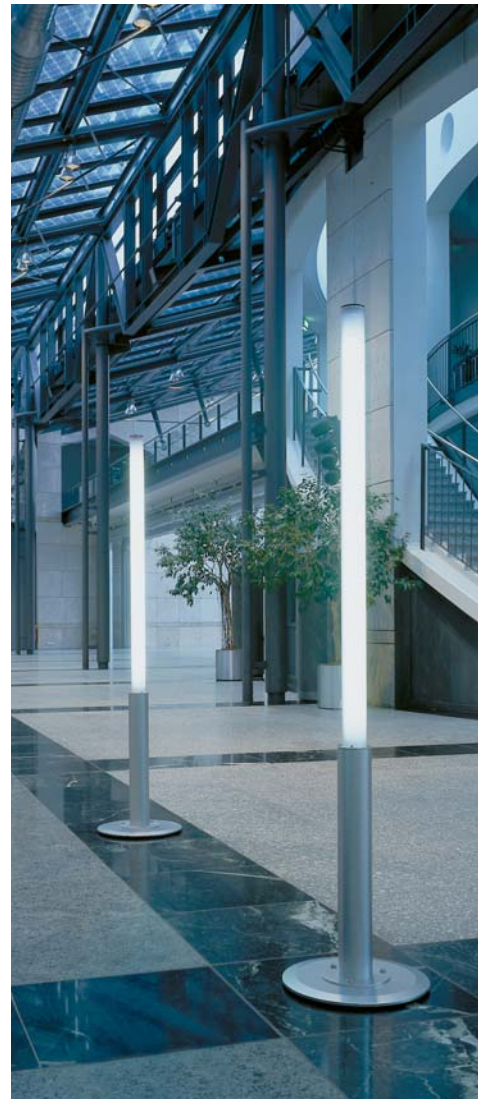

RL70EP SERIES

The RL70EP Series uses our 2.75" (70mm) outer diameter tube, which is waterproof, impact-resistant, and uses a specially designed acrylic polymer. It resists weather and UV radiation for long tube life and color clarity. The pedestals are vandal resistant and are suitable for indoor or outdoor applications. With their slim, minimalistic design, the RL70EP Series works perfectly for both new construction and renovation projects.

Features include:

- Dimming with virtually any available system
- Indoor free-standing base for portable applications
- Bolt-down vandal resistant flange
- Lengths range from 52 to 90 inches with a 2.75" (70mm) outer dimension
- IP67 waterproof
- 360° illumination
- Available in T5HO, T5, and T8 lamp technologies
- Impact resistant polymer tubes
- Other options may be available, consult factory