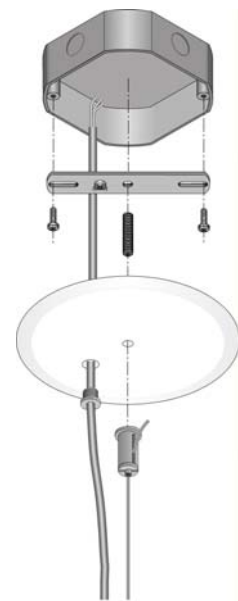

RL70E-132 H

RL70E-132 X

See spec sheet for dimensions A & B

RL70 SERIES – ORDERING MATRIX

Select from the following criteria for configuring the RL70 for your application.

Note: Some configurations may not be possible due to supplier availability. Factory will advise on any necessary changes. A nine-digit part number will be assigned to each configuration at time of order. Please call factory for other options at (800) 634-0007.

RL70 End Caps

RL70 Electrical Quick Disconnect

Typical Installation w/Canopy Kit Option

MOUNTING OPTIONS FOR RL70 SERIES

		Model	Order Numbers
		Pendant Ring Bracket Ring: Anodized Aluminum Wire: Stainless Steel	190 173 039
		Surface Ring Bracket Ring: Anodized Aluminum Screw: Galvanized Steel	190 175 019
		Pendant Strap Bracket Strap: Stainless Steel Wire: Stainless Steel	190 178 029
		Surface Strap Bracket Strap: Stainless Steel Surface Mount: Stainless Steel	190 147 019
		Vertical Pendant Bracket Bracket: Anodized Aluminum Wire: Stainless Steel	190 204 029
		Decorative Aluminum End Caps Closed End With Opening (for cable)	330 345 010 330 345 020
		Canopy Kit 6" Canopy with feed hole 6" Canopy without feed hole	US0 300 200 US0 300 210