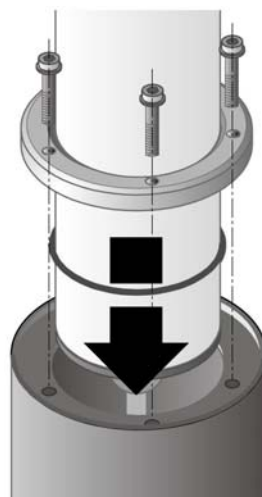

RL40 SERIES

The RL40 Series is a waterproof, linear fluorescent tubular luminaire that features a slim 1.57" (40mm) outer diameter tube. This specially designed polymer tube is impact-resistant and resists UV radiation for long term tube life and color clarity. The smaller design is architecturally pleasing and ideal for illuminating compact areas where space is limited. A variety of mounting brackets are available for easy installation in both exterior and interior applications.