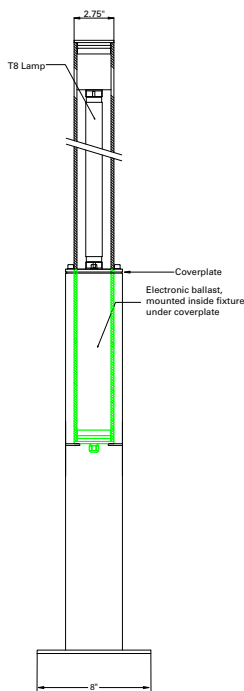

RL70EP PEDESTAL SERIES – ORDERING MATRIX

Select from the following criteria for configuring the RL70 for your application.

Note: Some configurations may not be possible due to supplier availability. Factory will advise on any necessary changes. A nine-digit part number will be assigned to each configuration at time of order. Please call factory for other options at (800) 634-0007.