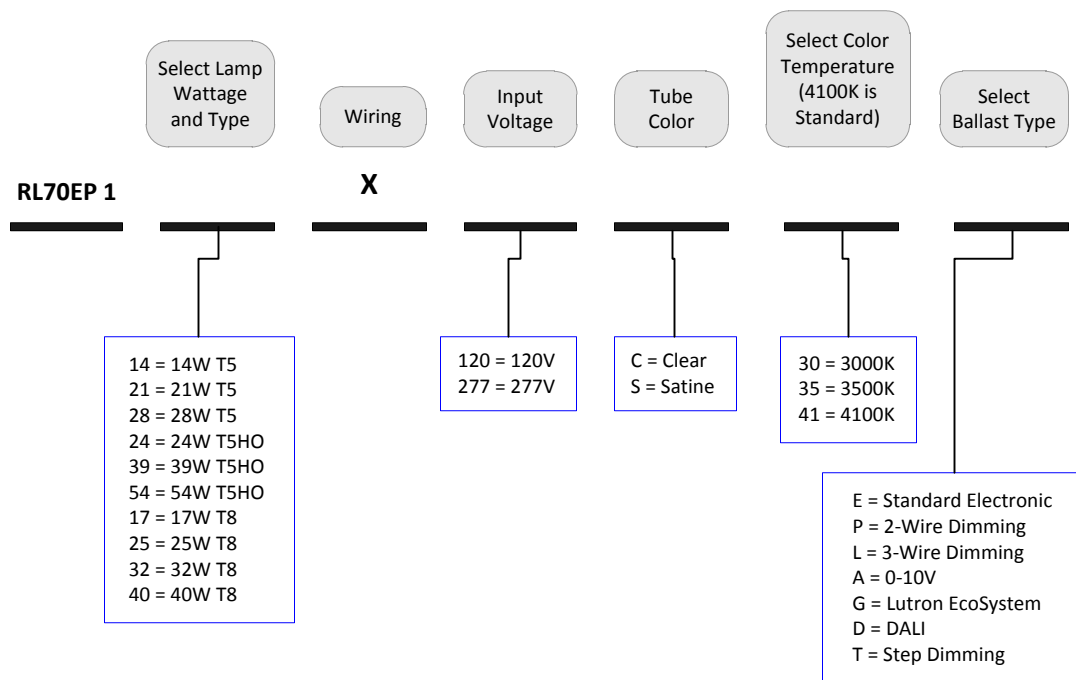

RL70EP-132 X
Exterior

RL70EP-132 X
Interior

RL70EP PEDESTAL SERIES – ORDERING MATRIX

Select from the following criteria for configuring the RL70 for your application.

Note: Some configurations may not be possible due to supplier availability. Factory will advise on any necessary changes. A nine-digit part number will be assigned to each configuration at time of order. Please call factory for other options at (800) 634-0007.