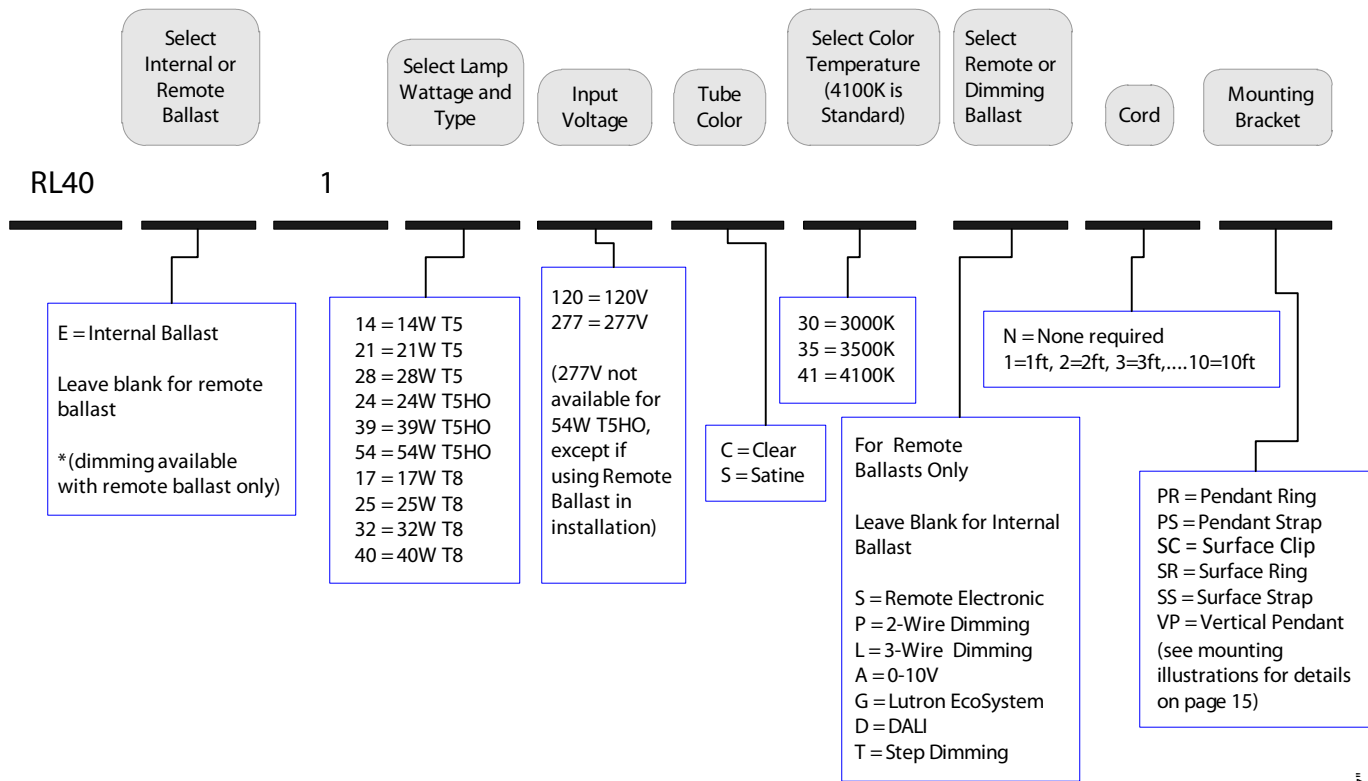

RL40 SERIES – ORDERING MATRIX

Select from the following criteria for configuring the RL40 for your application.

Note: Some configurations may not be possible due to supplier availability. Factory will advise on any necessary changes. A nine-digit part number will be assigned to each configuration at time of order. Please call factory for other options at (800) 634-0007.

RL40 End Caps