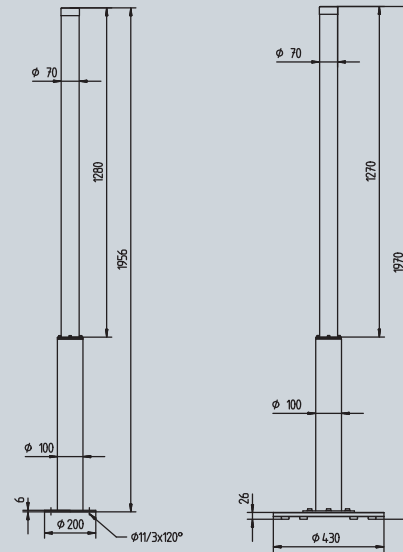

RL70EP SERIES

The RL70EP Series uses our 2.75" (70mm) outer diameter tube, which is waterproof, impact-resistant, and uses a specially designed acrylic polymer. It resists weather and UV radiation for long tube life and color clarity. The pedestals are vandal resistant and are suitable for indoor or outdoor applications. With their slim, minimalistic design, the RL70EP Series works perfectly for both new construction and renovation projects.

Features include:

- Dimming with virtually any available system
- Indoor free-standing base for portable applications
- Bolt-down vandal resistant flange
- Lengths range from 52 to 90 inches with a 2.75" (70mm) outer dimension
- IP67 waterproof
- 360° illumination
- Available in T5HO, T5, and T8 lamp technologies
- Impact resistant polymer tubes
- Other options may be available, consult factory