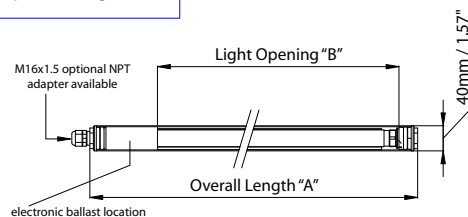

See Spec Sheet for Details A & B