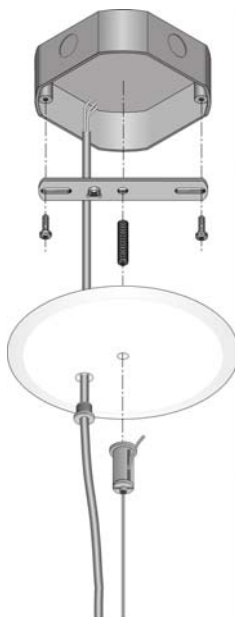

RL40 SERIES

The RL40 Series is a waterproof, linear fluorescent tubular luminaire that features a slim 1.57" (40mm) outer diameter tube. This specially designed polymer tube is impact-resistant and resists UV radiation for long term tube life and color clarity. The smaller design is architecturally pleasing and ideal for illuminating compact areas where space is limited. A variety of mounting brackets are available for easy installation in both exterior and interior applications.

RL40 End Caps

RL40 Electrical Connection

Typical Installation w/ Canopy Kit Option

See Spec Sheet for Details A & B

MOUNTING OPTIONS FOR RL40 SERIES

		Model	Order Numbers
		Pendant Ring Bracket Ring: Anodized Aluminum Wire: Stainless Steel	190 176 029
		Surface Ring Bracket Ring: Anodized Aluminum Screw: Galvanized Steel	190 177 019
		Pendant Strap Bracket Strap: Stainless Steel Wire: Stainless Steel	190 179 049
		Surface Strap Bracket Strap: Stainless Steel Surface Mount: Stainless Steel	190 174 019
		Surface Spring Clip Spring Band: Galvanized Steel	306 266 022
		Vertical Pendant Bracket Bracket: Anodized Aluminum Wire: Stainless Steel * Available only with 180° light distribution, 360° light distribution only available in RL70 Series.	190 203 M19
		Decorative Aluminum End Caps Closed End With Opening (for cable)	330 345 040 330 345 030
		Canopy 6" Canopy Kit with feed hole 6" Canopy Kit without feed hole	US0 300 200 US0 300 210