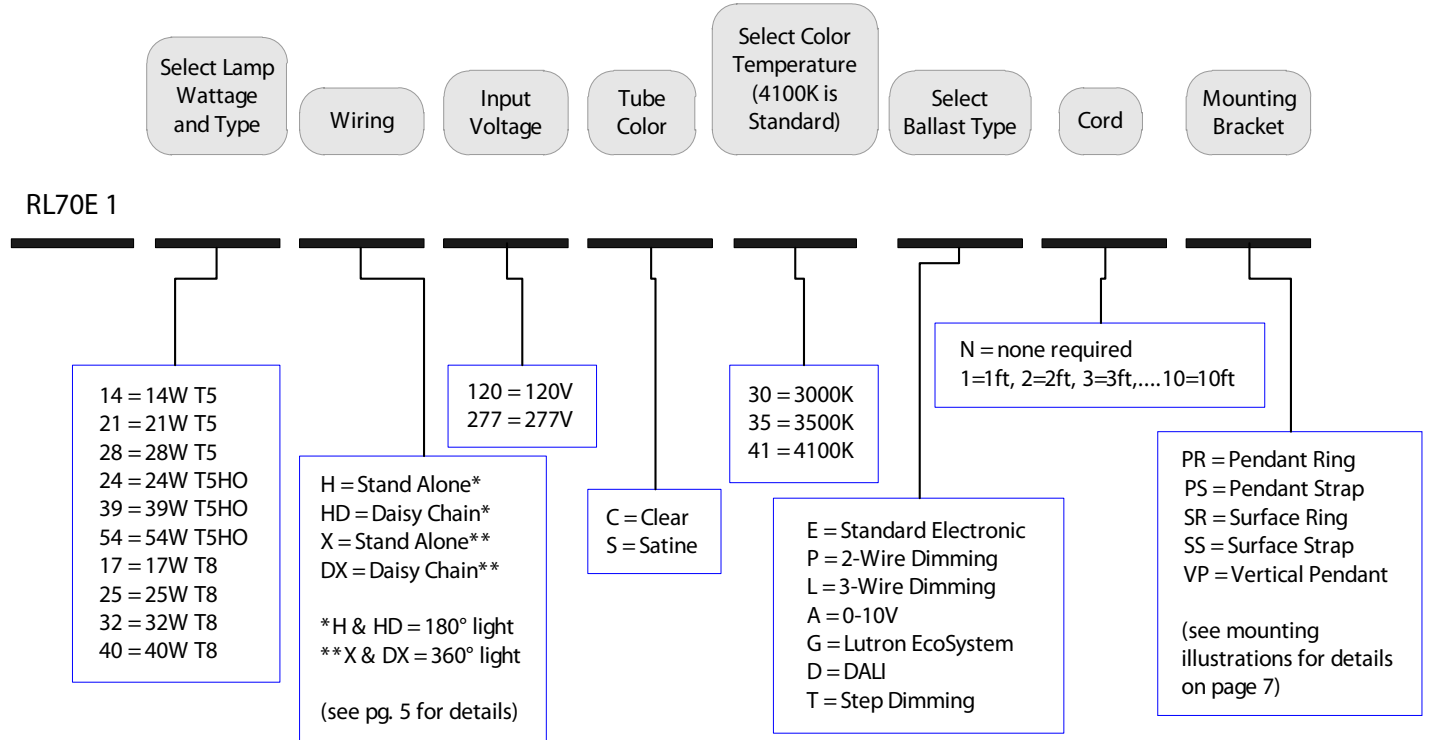

RL70E-132 H

RL70E-132 X

See spec sheet for dimensions A & B

RL70 SERIES – ORDERING MATRIX

Select from the following criteria for configuring the RL70 for your application.

Note: Some configurations may not be possible due to supplier availability. Factory will advise on any necessary changes. A nine-digit part number will be assigned to each configuration at time of order. Please call factory for other options at (800) 634-0007.