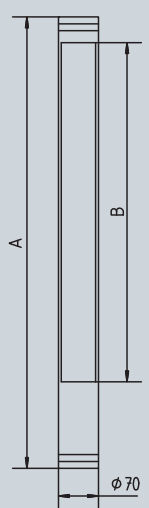

- 360° illumination available (X and DX versions)
- 180° illumination for end to end light (H and HD versions)
- Daisy-chaining for linear runs
- Available in T5HO, T5, and T8 lamps
- Other options may be available, consult factory

RL70E-132 H

RL70E-132 X

See spec sheet for dimensions A & B

RL70 SERIES – ORDERING MATRIX

Select from the following criteria for configuring the RL70 for your application.

Note: Some configurations may not be possible due to supplier availability. Factory will advise on any necessary changes. A nine-digit part number will be assigned to each configuration at time of order. Please call factory for other options at (800) 634-0007.

RL70 End Caps

RL70 Electrical Quick Disconnect

Typical Installation w/Canopy Kit Option

MOUNTING OPTIONS FOR RL70 SERIES

		Model	Order Numbers
		Pendant Ring Bracket Ring: Anodized Aluminum Wire: Stainless Steel	190 173 039
		Surface Ring Bracket Ring: Anodized Aluminum Screw: Galvanized Steel	190 175 019
		Pendant Strap Bracket Strap: Stainless Steel Wire: Stainless Steel	190 178 029
		Surface Strap Bracket Strap: Stainless Steel Surface Mount: Stainless Steel	190 147 019
		Vertical Pendant Bracket Bracket: Anodized Aluminum Wire: Stainless Steel	190 204 029
		Decorative Aluminum End Caps Closed End With Opening (for cable)	330 345 010 330 345 020
		Canopy Kit 6" Canopy with feed hole 6" Canopy without feed hole	US0 300 200 US0 300 210