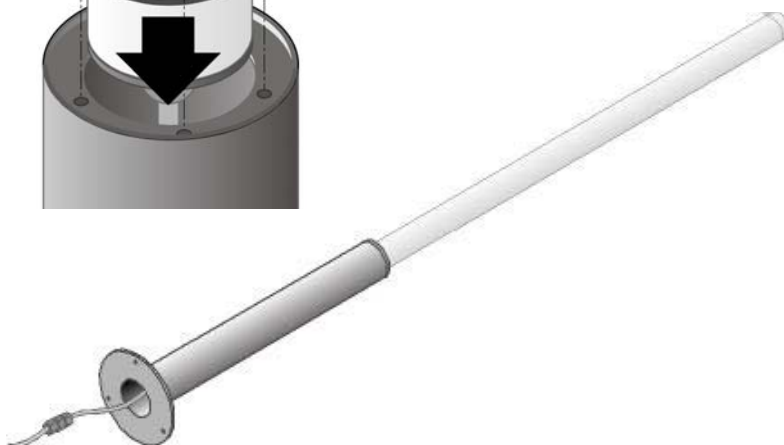

RL70EP SERIES

The RL70EP Series uses our 2.75" (70mm) outer diameter tube, which is waterproof, impact-resistant, and uses a specially designed acrylic polymer. It resists weather and UV radiation for long tube life and color clarity. The pedestals are vandal resistant and are suitable for indoor or outdoor applications. With their slim, minimalistic design, the RL70EP Series works perfectly for both new construction and renovation projects.

Features include:

- Dimming with virtually any available system
- Indoor free-standing base for portable applications
- Bolt-down vandal resistant flange
- Lengths range from 52 to 90 inches with a 2.75" (70mm) outer dimension
- IP67 waterproof
- 360° illumination
- Available in T5HO, T5, and T8 lamp technologies
- Impact resistant polymer tubes
- Other options may be available, consult factory

RL40 SERIES

The RL40 Series is a waterproof, linear fluorescent tubular luminaire that features a slim 1.57" (40mm) outer diameter tube. This specially designed polymer tube is impact-resistant and resists UV radiation for long term tube life and color clarity. The smaller design is architecturally pleasing and ideal for illuminating compact areas where space is limited. A variety of mounting brackets are available for easy installation in both exterior and interior applications.

Features include:

- Internal or remote ballasts
- Available in lengths from 26 to 80 inches
- IP67 waterproof
- 180 degree light distribution
- Available in T5HO, T5, and T8 lamps
- Tinted gel sleeves optional for unique color application
- Other options may be available, consult factory