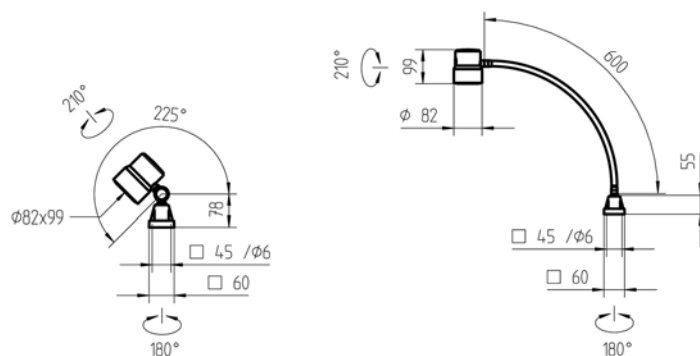

FEATURES:

- LED technology
- Universal base included
- Several mounting options
- Robust die-cast aluminum housing
- 3mm thick safety glass
- High or low voltage options
- Gooseneck or pivoting head models available
- 50,000 hour LED service life
- Withstands temperatures up to 104° F
- ETL/cETL approved

SPECIFICATIONS:

Voltage	22-28V DC or 100-240V
Lamping	LED
Color Temperature	5000K
Beam Angles	10° or 30°
Luminaire Material	aluminum
Lens Material	safety glass
Arm Length (arm version)	22-inch gooseneck
Cable/Plug	10-foot cable w/free stranded wires
Protection Rating	IP67
Certifications	ETL/cETL

Mounting Options	Item	Dimensions	Part #
	Table Clamp	0" - 2.75" span	190007019 - 00014904
	Table Clamp	2.5" - 5.4" span	109033019 - 00014950
	Wall Mount	2.4" x 2.8"	300213018 - 00025178
	Magnetic Base	3.3" diameter	190057019 - 00015056