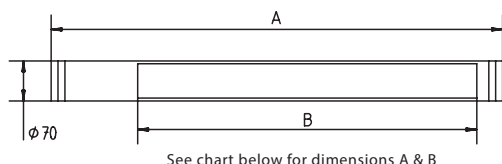

R7X TECHNICAL DATA

R7X features at a glance

- Various lengths to choose from
- IP67 rated for wet conditions
- Satine finish PMMA acrylic
- Brackets and suspension devices available for ceiling or direct wall mounting
- 120-277V, 50/60Hz, 347V
- Dimming option available
- Surface, horizontal or vertical pendant mounting available
- 360° illumination
- Daisy-chaining for horizontal linear runs
- ETL/cETL approved