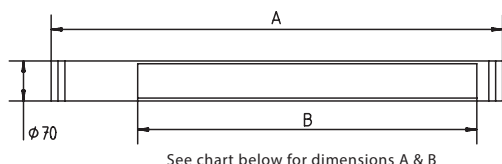

RL70X TECHNICAL DATA

RL70X features at a glance

- Various lengths to choose from
- IP67 rated for wet conditions
- Satine finish PMMA acrylic
- Brackets and suspension devices available for ceiling or direct wall mounting
- 120-277V, 50/60Hz, 347V
- Dimming option available
- Surface, horizontal or vertical pendant mounting available
- 360° illumination
- Daisy-chaining for horizontal linear runs
- ETL/cETL approved