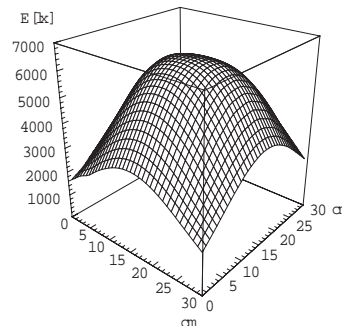

#### OPTICLUX HAND at a glance

- Color temperature daylight white 6,500 K
- Acrylic glass lens of 3.5 dioptries
- Color rendering Ra = 95
- Homogeneous, bright field of light \* (8,000 lx / 0.15 m)
- Continuously dimmable
- With Wood light: Maximum value at 365 nm
- Flexible charging via USB interface
- > 3 hours battery life
- Maintenance-free
- Ergonomic: perfect handling for right- and left-handers
- Optimally protected: with a high-quality felt case
- Tested medical device EN 60601-1
- 5-year warranty on all electronic components