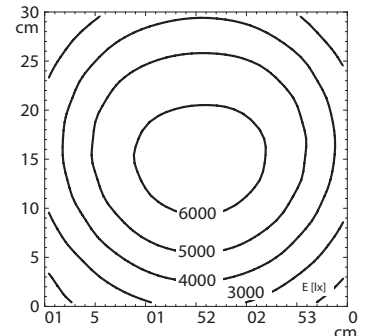

ORDERING INFORMATION

Model	Mounting Type	Special Features	Part No
Opticlux LED 10-2, UV - Handheld	Handheld	Wood light	D16067000

Visit waldmannlighting.com to see the entire OPTICLUX family!

Waldmann Lighting Company

9 W. Century Drive
Wheeling, Illinois 60090
www.waldmannlighting.com

Telephone (847) 520 1060
Fax (847) 520 1730
waldmann@waldmannlighting.com

Waldmann

ENGINEER OF LIGHT.