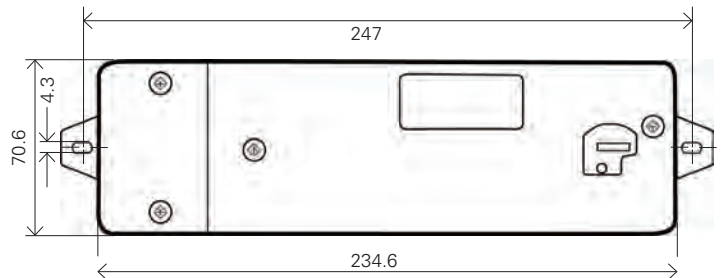

Connection Diagram:

Switching on / off + daylight and presence sensors

measurements in mm

Waldmann Lighting Company

9 W. Century Drive
Wheeling, Illinois 60090
www.waldmannlighting.com

Telephone (847) 520 1060
Fax (847) 520 1730
waldmann@waldmannlighting.com

ENGINEERS OF LIGHT