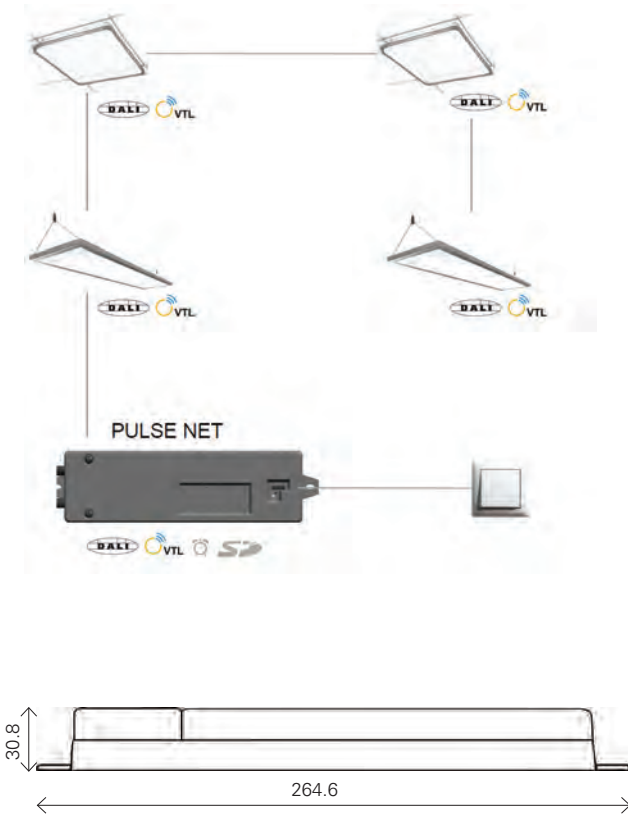

Suitable for smaller installations, this Plug & Light system is very easy to put into operation via a five-wire cable. No read-in of individual luminaires. No storing of time schedules or groups. No need to integrate the luminaires into the building automation system.

Special features

A real-time clock is integrated into the NET module. A lithium battery ensures that the clock continues to run and all data is retained even in the event of power failure. As a basis for daylight saving time, a calendar of up to the year 2060 is stored.

Compatibility

The NET module is compatible with all luminaires whose drivers comply with DALI standards according to IEC 62386 Device Type 6.

Connection Diagram:

Switching on / off + daylight and presence sensors