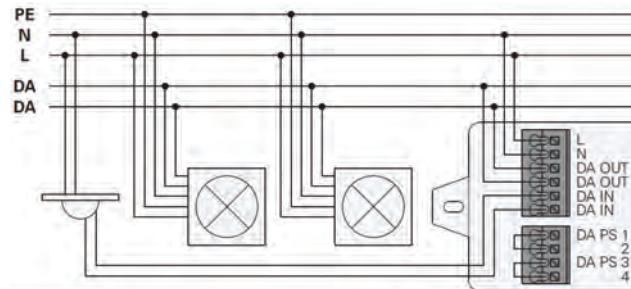

Compatibility

The NET module is compatible with all luminaires whose drivers comply with DALI standards according to IEC 62386 Device Type 6.

Connection Diagram:

Switching on / off + daylight and presence sensors