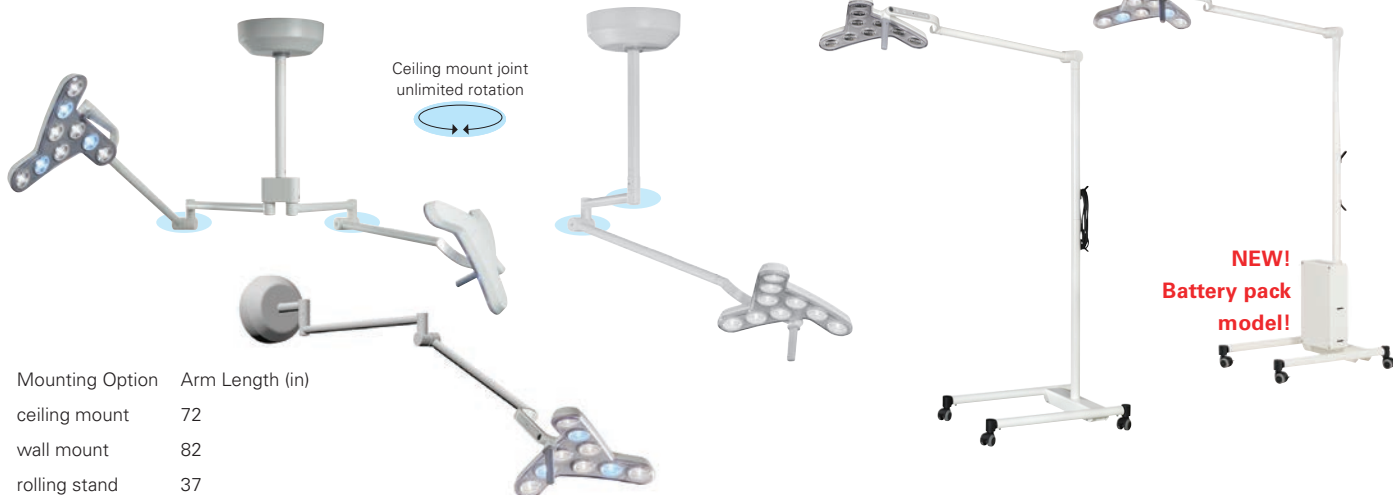

- Electronics integrated for safety/energy efficiency
- Large turning radius and newly designed TENO arm system for easy positioning
- Sealed design for easy sanitizing
- Autoclavable handle (covers are also available)
- Simple operation with easy to reach keypad
- Diamond optic design reduces shadows