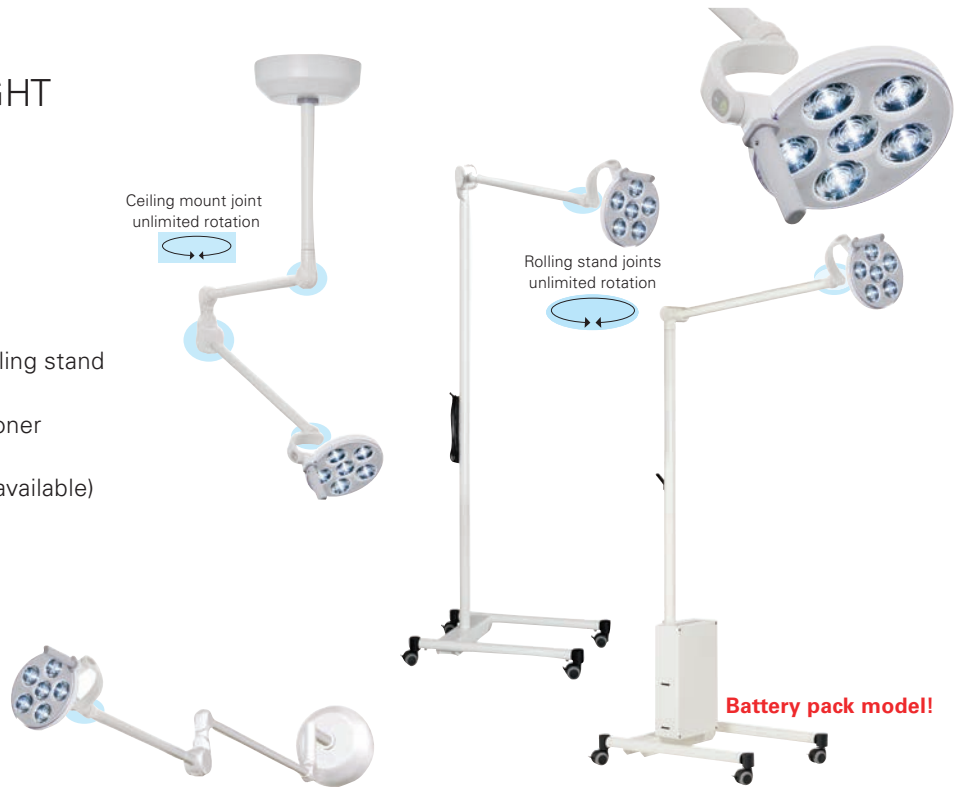

NEW! TRIANGO 60 MINOR PROCEDURE LIGHT

- Light output - 60 000 lx at 1 m
- Light field - 7" / 1 m; Optional 7 - 10"
- Color temperature: 4700K
- Optional: 3700K, 4300K, 4700K
- CRI > 93
- Single head mount
- Mounting options: ceiling*, wall or rolling stand
- Continuously dimmable
- No heat directed at patient or practitioner
- Sealed design for easy sanitizing
- Autoclavable handle (covers are also available)
- Voltage 100-240 V; 50/60 Hz
- High energy efficiency at 30W

Mounting Option	Arm Length (in)
ceiling mount	68
wall mount	78
rolling stand	36

NEW! TRIANGO UPSmedpack

As an uninterrupted power supply (UPS), the battery unit ensures that the lighting can be used even in the event of a power failure or unstable power supply.