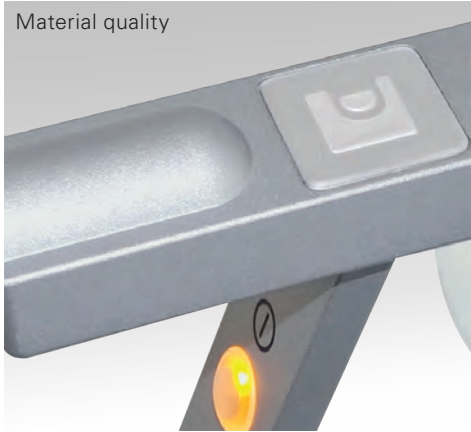

Heat management

Material quality

Light Management System

Lens technology

MEDICAL LIGHTING

Derungs lighting solutions aid physicians and nursing staff in their daily tasks. A wide range of luminaires for minor procedures and examinations are part of the medical product family. Accurate color rendering, glare-free light fields, and easy positioning are only a few of the advantages.